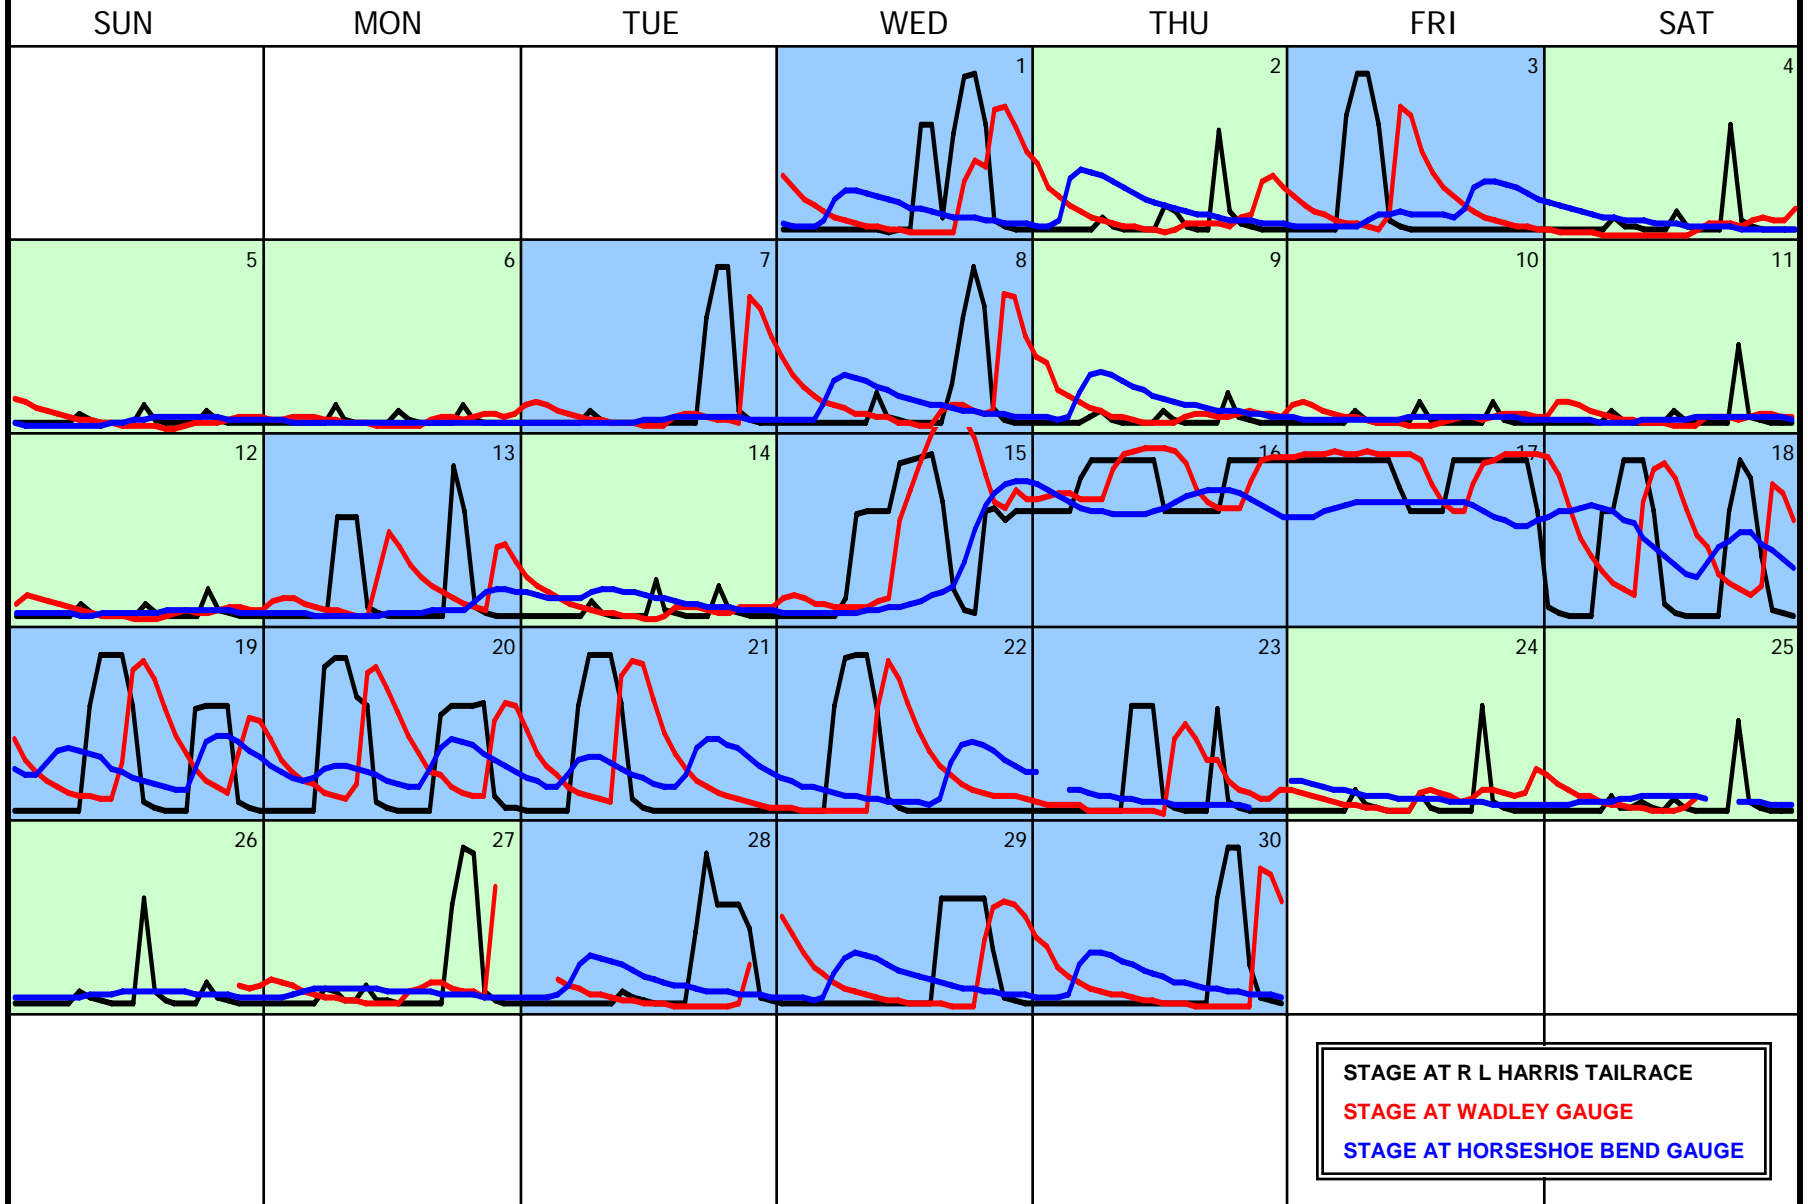

NOVEMBER 2006

█ PULSE OPERATIONS
█ NON PULSING OPERATIONS

█ SPAWN OPERATIONS
█ FLOOD OPERATIONS