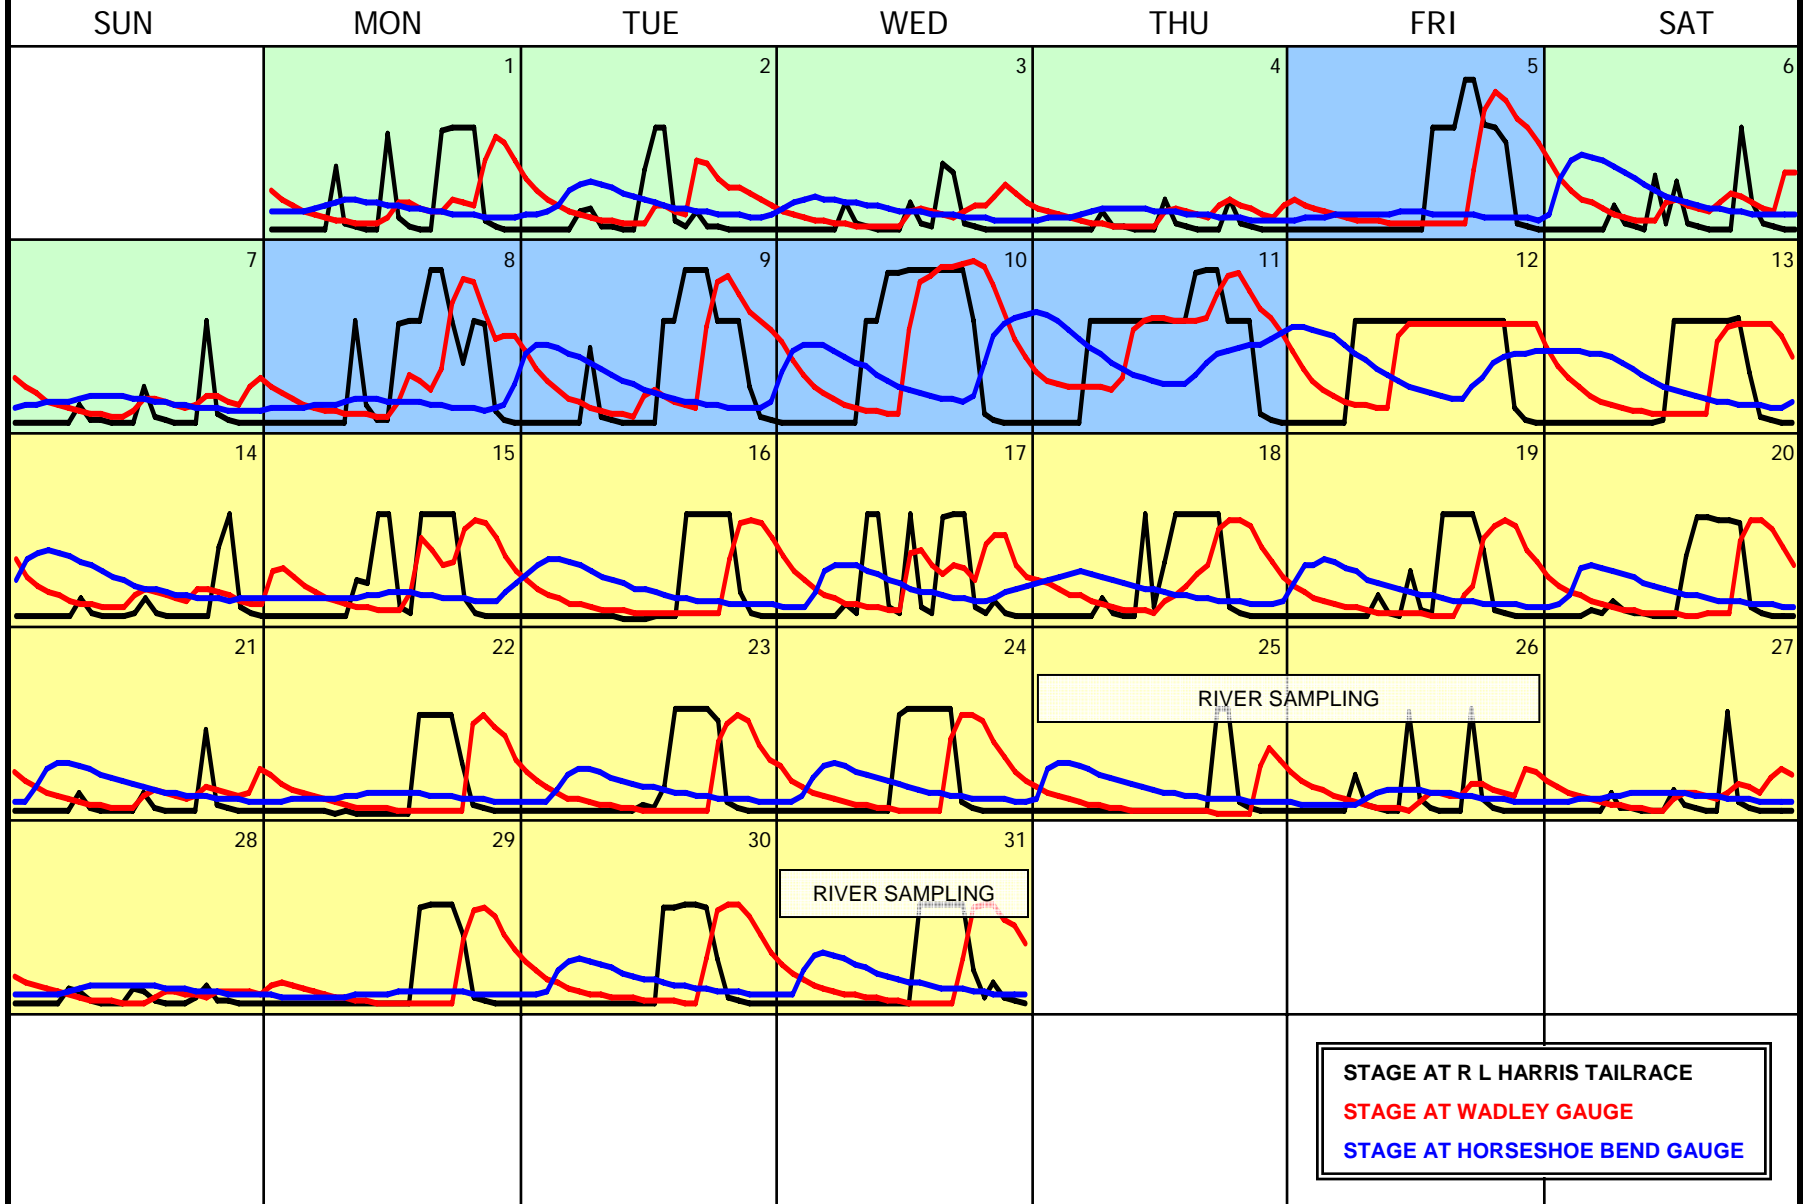

SPAWN OPERATIONS
 FLOOD OPERATIONS

SUN

MON

TUE

WED

THU

FRI

SAT

MAY 2006

█ PULSE OPERATIONS
█ NON PULSING OPERATIONS

█ SPAWN OPERATIONS
█ FLOOD OPERATIONS

JUNE 2006

█ PULSE OPERATIONS
█ NON PULSING OPERATIONS

█ SPAWN OPERATIONS
█ FLOOD OPERATIONS

SUN

MON