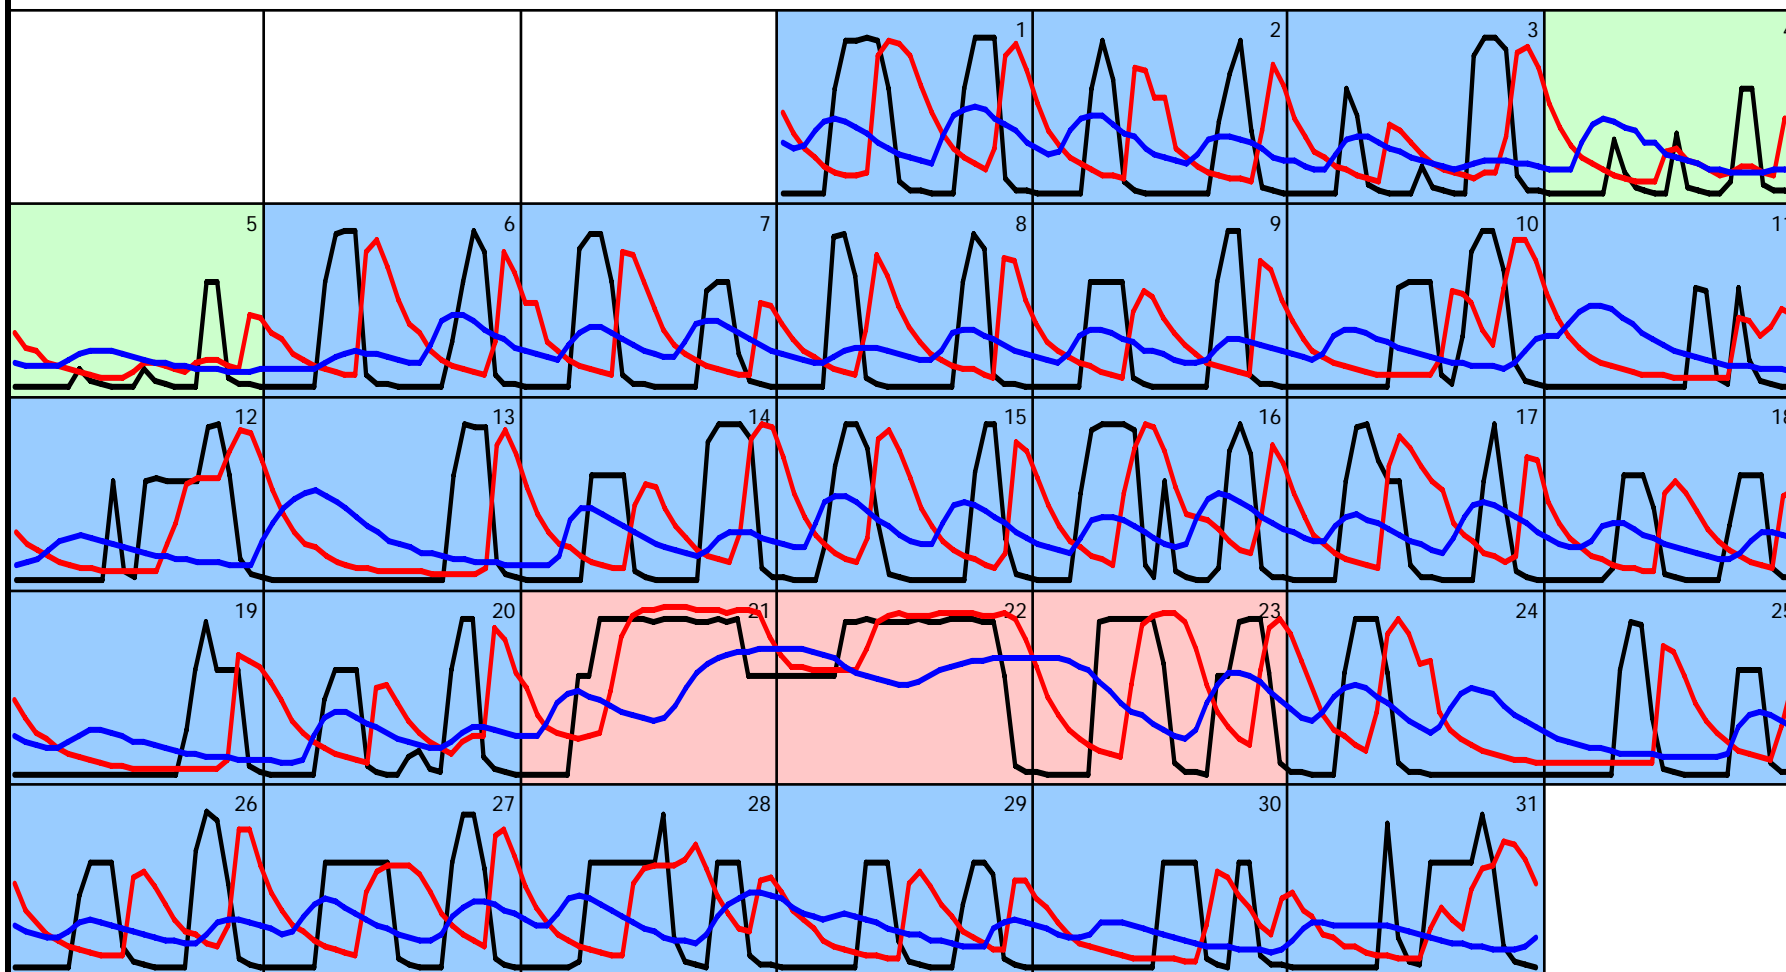

MARCH 2006

█ PULSE OPERATIONS
█ NON PULSING OPERATIONS

█ SPAWN OPERATIONS
█ FLOOD OPERATIONS

SUN

MON

TUE

WED

THU

FRI

SAT

STAGE AT R L HARRIS TAILRACE
STAGE AT WADLEY GAUGE
STAGE AT HORSESHOE BEND GAUGE