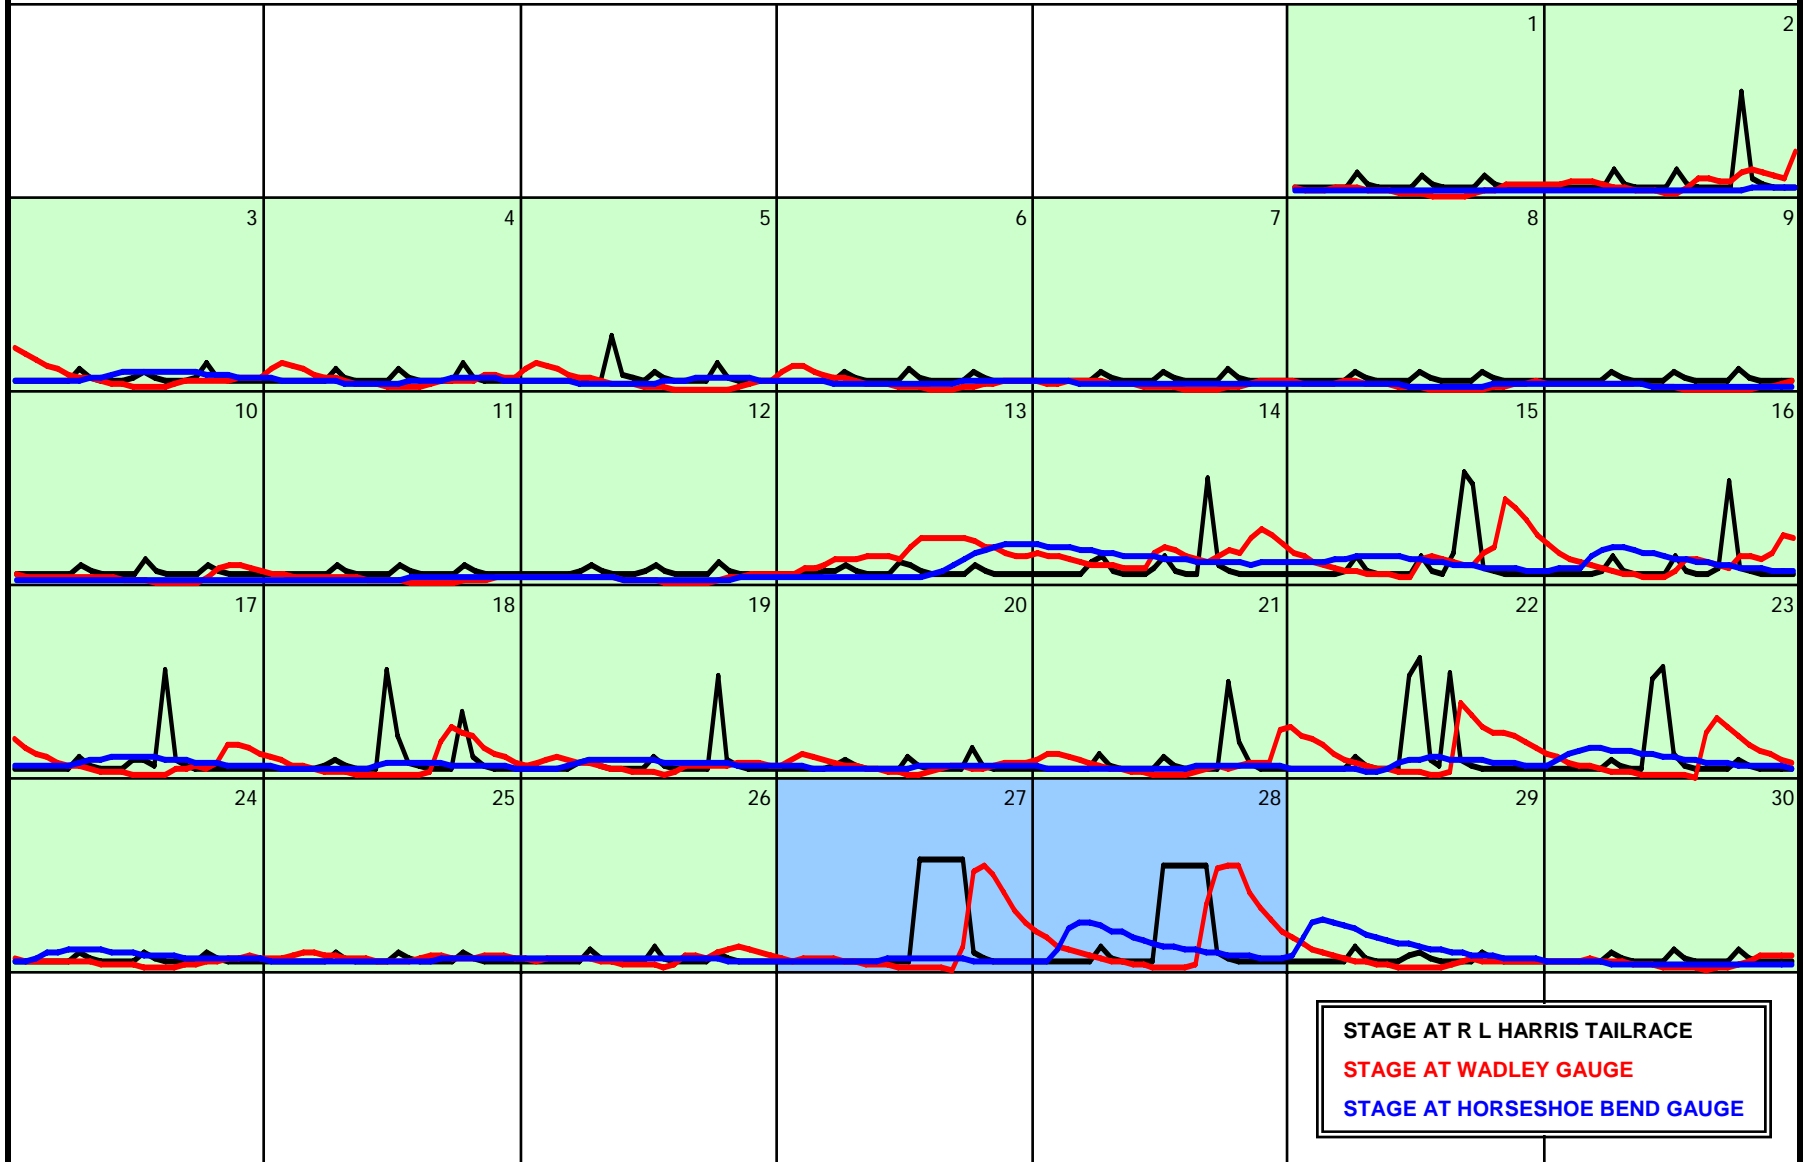

█ SPAWN OPERATIONS
█ FLOOD OPERATIONS

SUN

MON

TUE

WED

THU

FRI

SAT