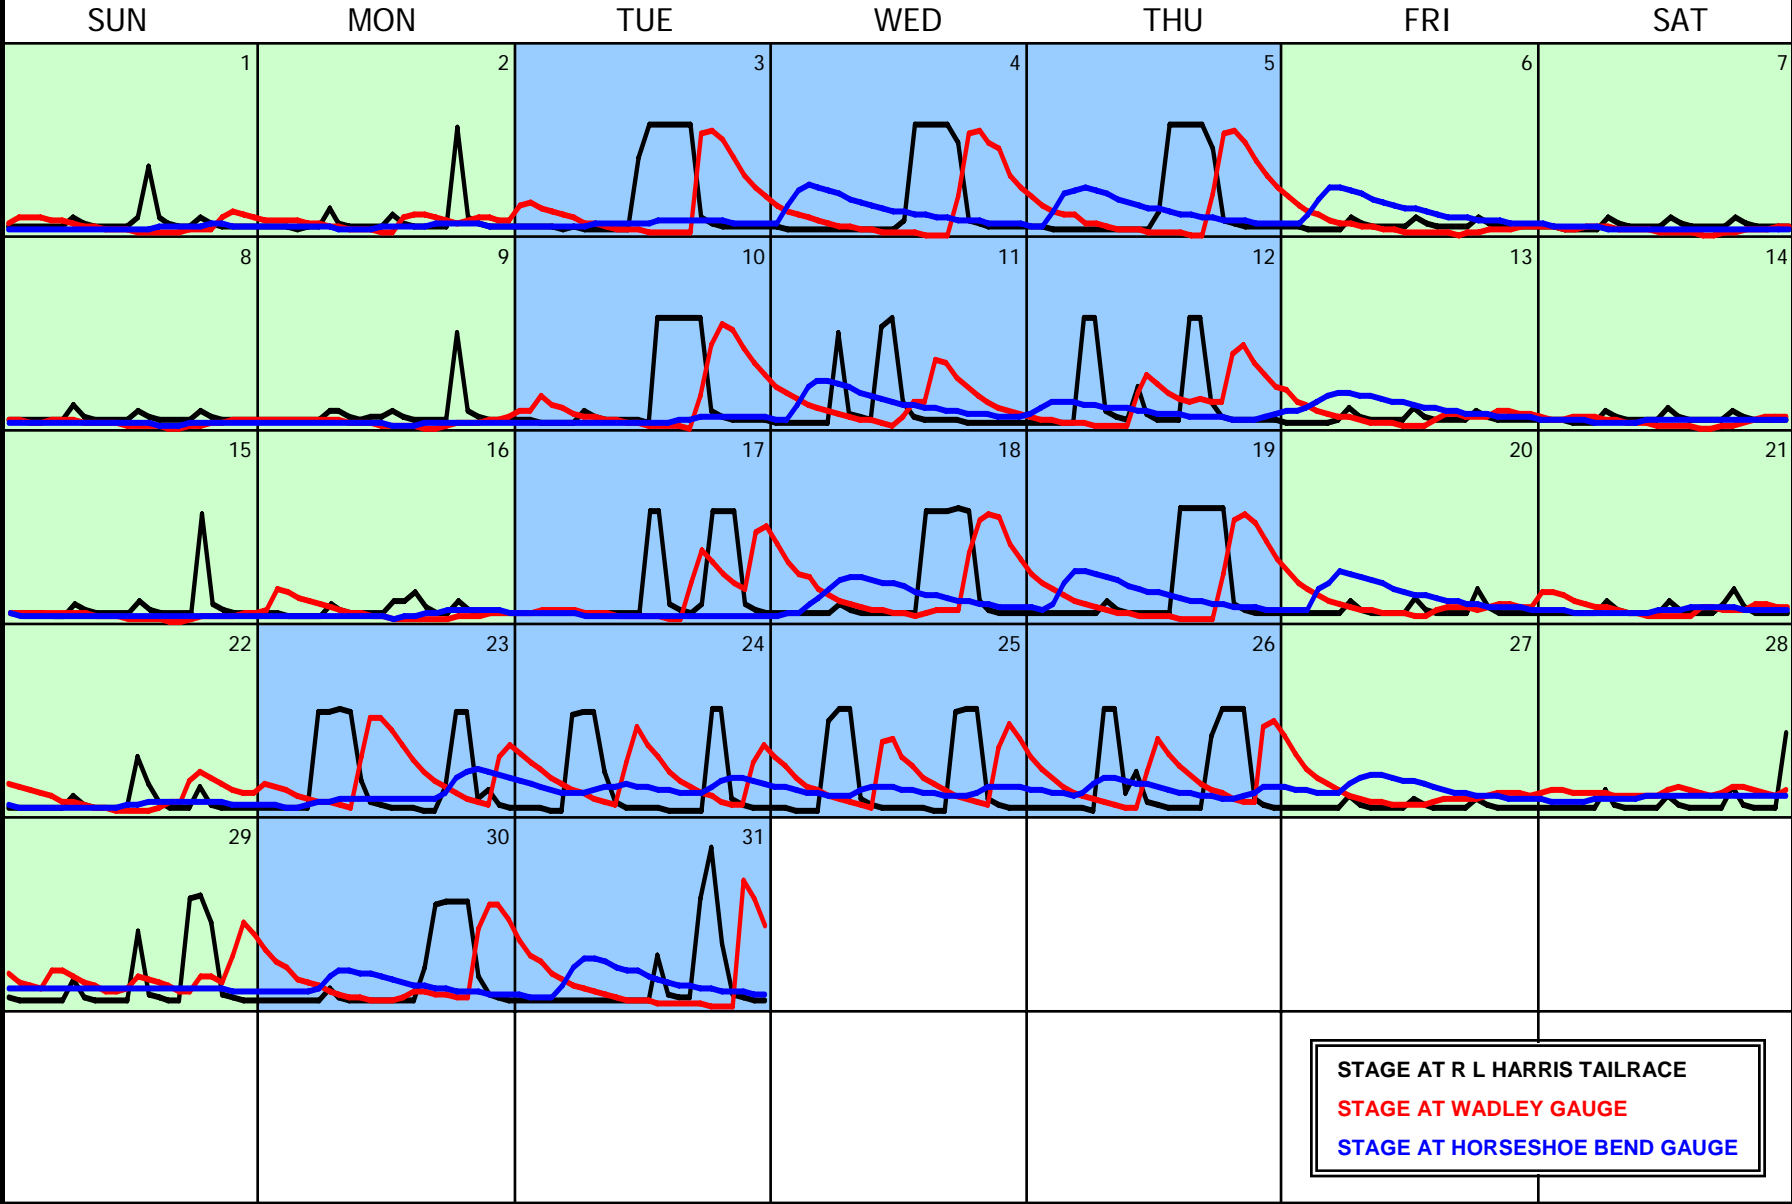

OCTOBER 2006

█ PULSE OPERATIONS
█ NON PULSING OPERATIONS

█ SPAWN OPERATIONS
█ FLOOD OPERATIONS

STAGE AT R L HARRIS TAILRACE
STAGE AT WADLEY GAUGE
STAGE AT HORSESHOE BEND GAUGE