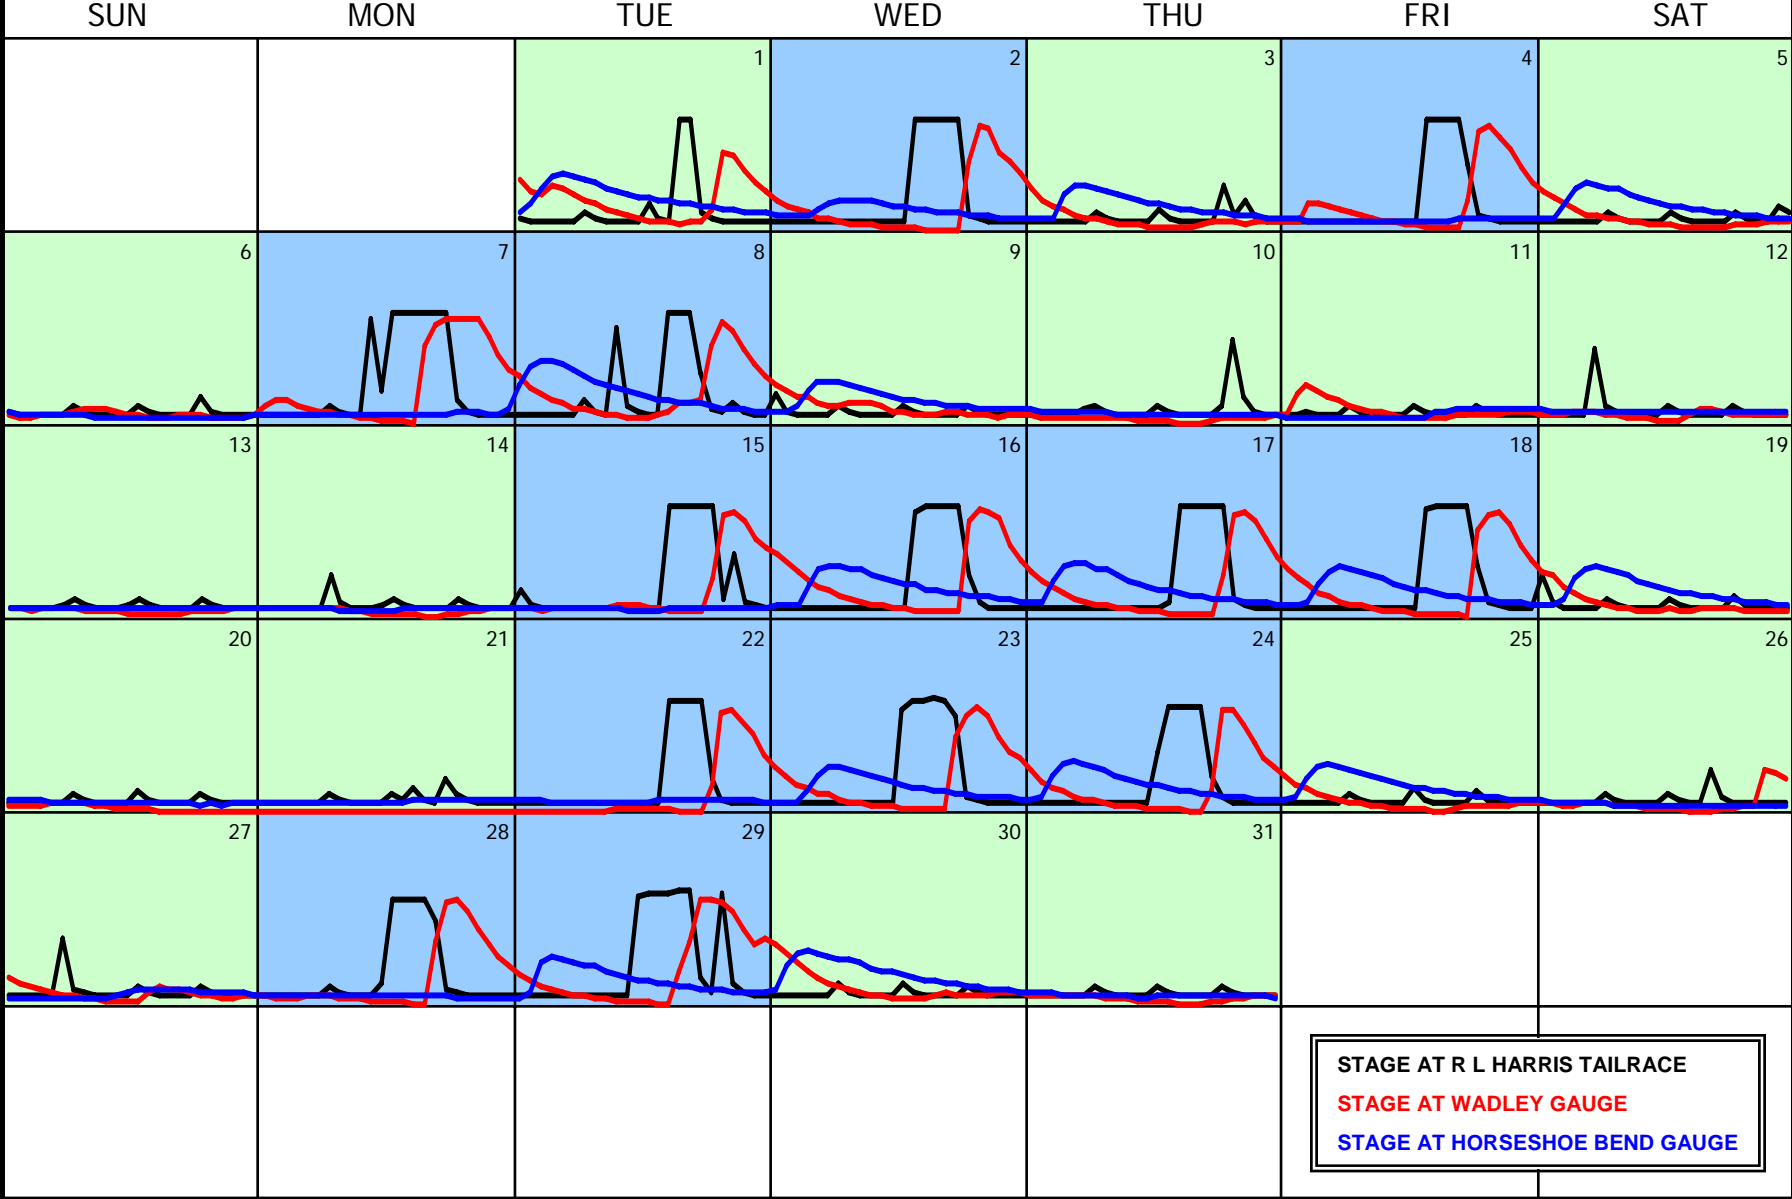

AUGUST 2006

█ PULSE OPERATIONS
█ NON PULSING OPERATIONS

█ SPAWN OPERATIONS
█ FLOOD OPERATIONS

STAGE AT R L HARRIS TAILRACE
STAGE AT WADLEY GAUGE
STAGE AT HORSESHOE BEND GAUGE