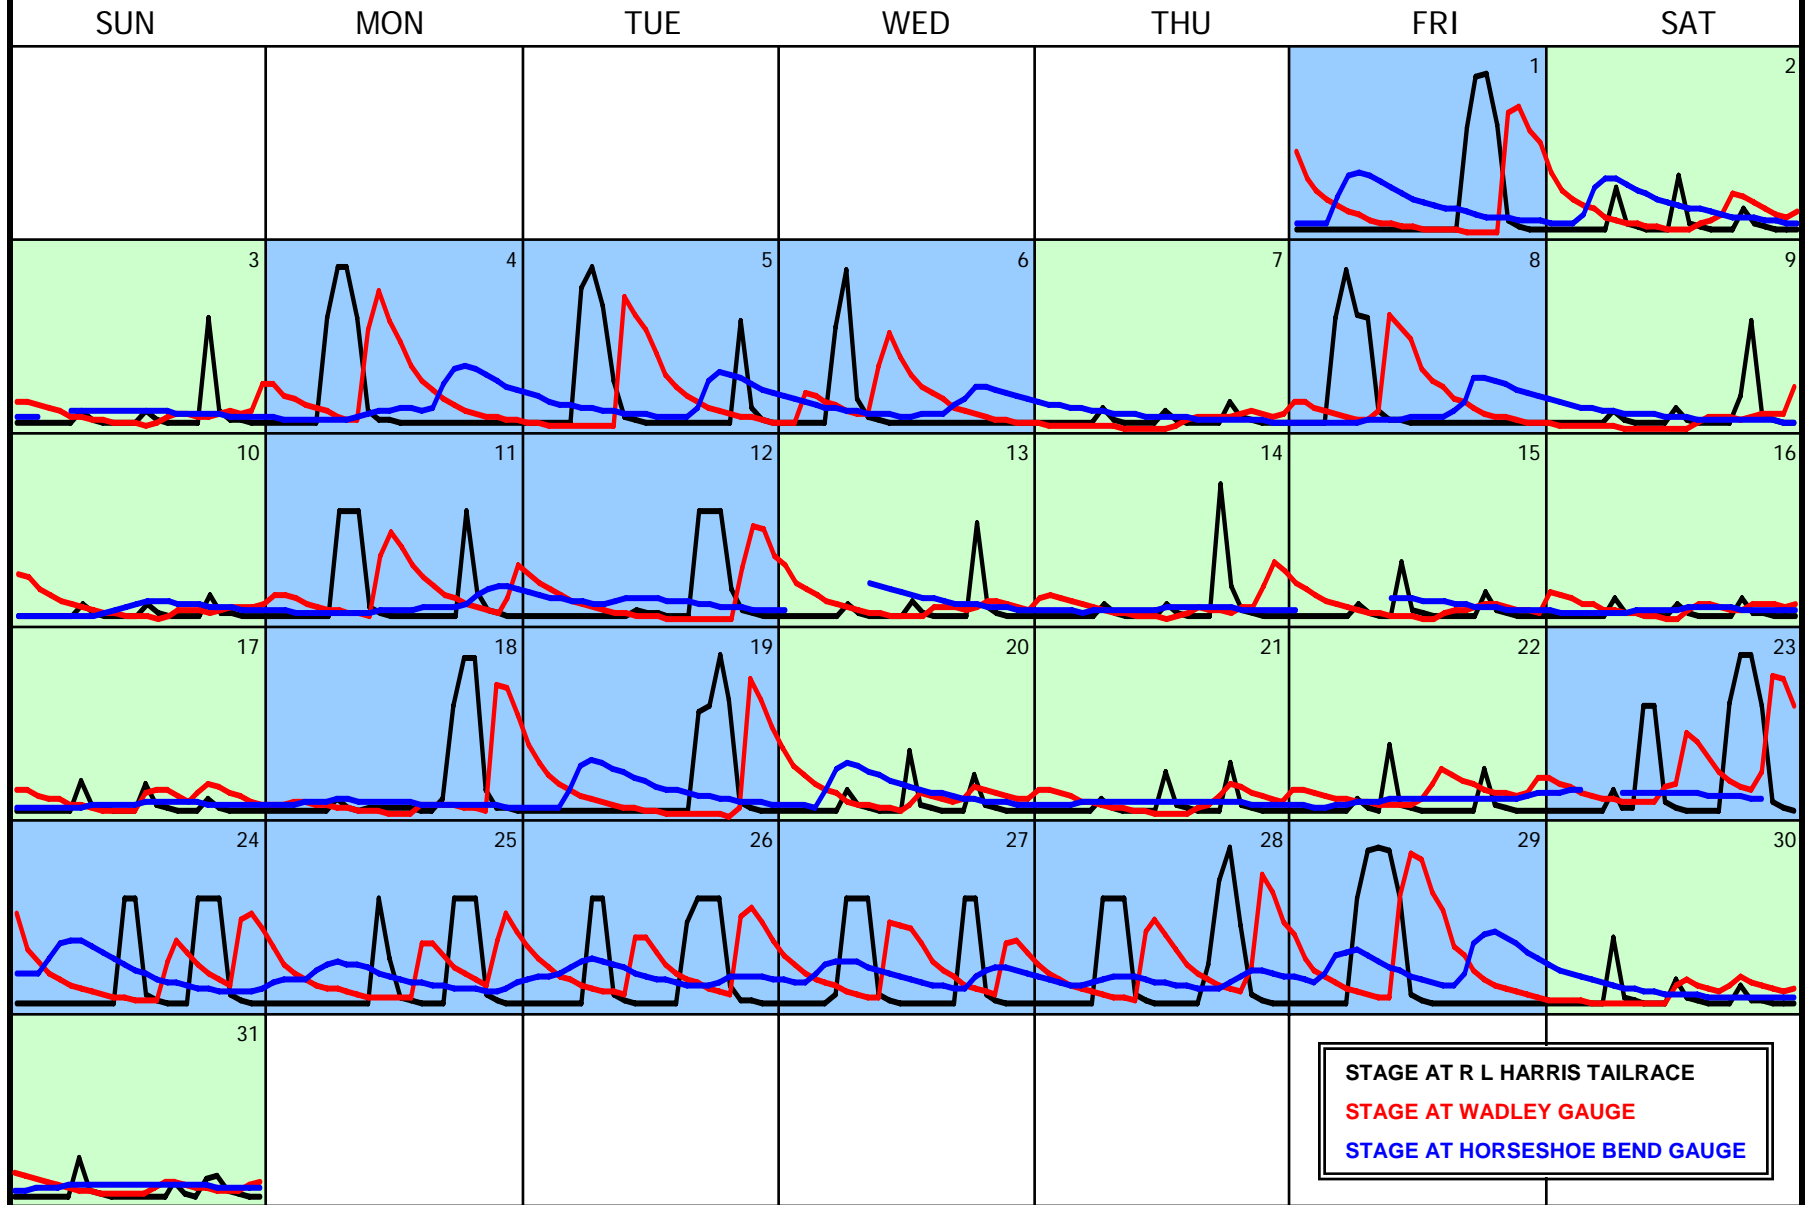

NOVEMBER 2006

█ PULSE OPERATIONS
█ NON PULSING OPERATIONS

█ SPAWN OPERATIONS
█ FLOOD OPERATIONS

DECEMBER 2006

█ PULSE OPERATIONS
█ NON PULSING OPERATIONS

█ SPAWN OPERATIONS
█ FLOOD OPERATIONS

STAGE AT R L HARRIS TAILRACE
STAGE AT WADLEY GAUGE
STAGE AT HORSESHOE BEND GAUGE