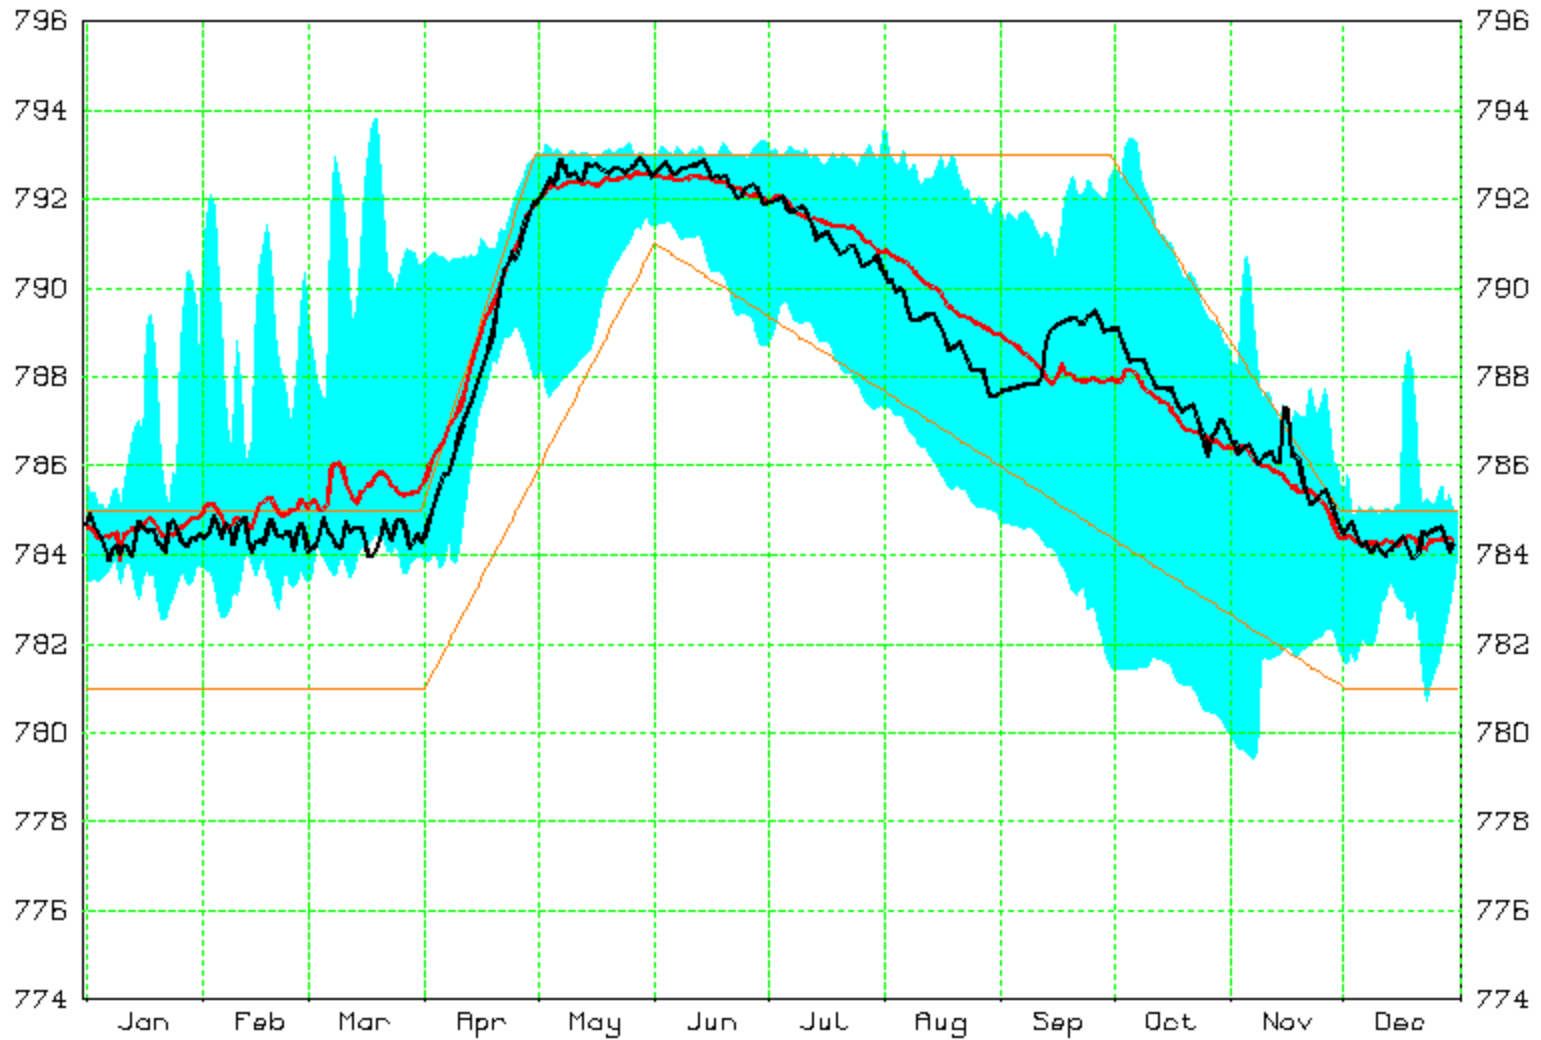

NOVEMBER 2006

█ PULSE OPERATIONS
█ NON PULSING OPERATIONS

█ SPAWN OPERATIONS
█ FLOOD OPERATIONS

DECEMBER 2006

█ PULSE OPERATIONS
█ NON PULSING OPERATIONS

█ SPAWN OPERATIONS
█ FLOOD OPERATIONS

STAGE AT R L HARRIS TAILRACE
STAGE AT WADLEY GAUGE
STAGE AT HORSESHOE BEND GAUGE

MIDDLE TALLAPOOSA RIVER DAILY FLOWS FOR 2006

MIDDLE TALLAPOOSA RIVER DAILY FLOWS FOR 2006

Alabama Power
** HARRIS **
Year 2006

Alabama Power
** MARTIN **
Year 2006