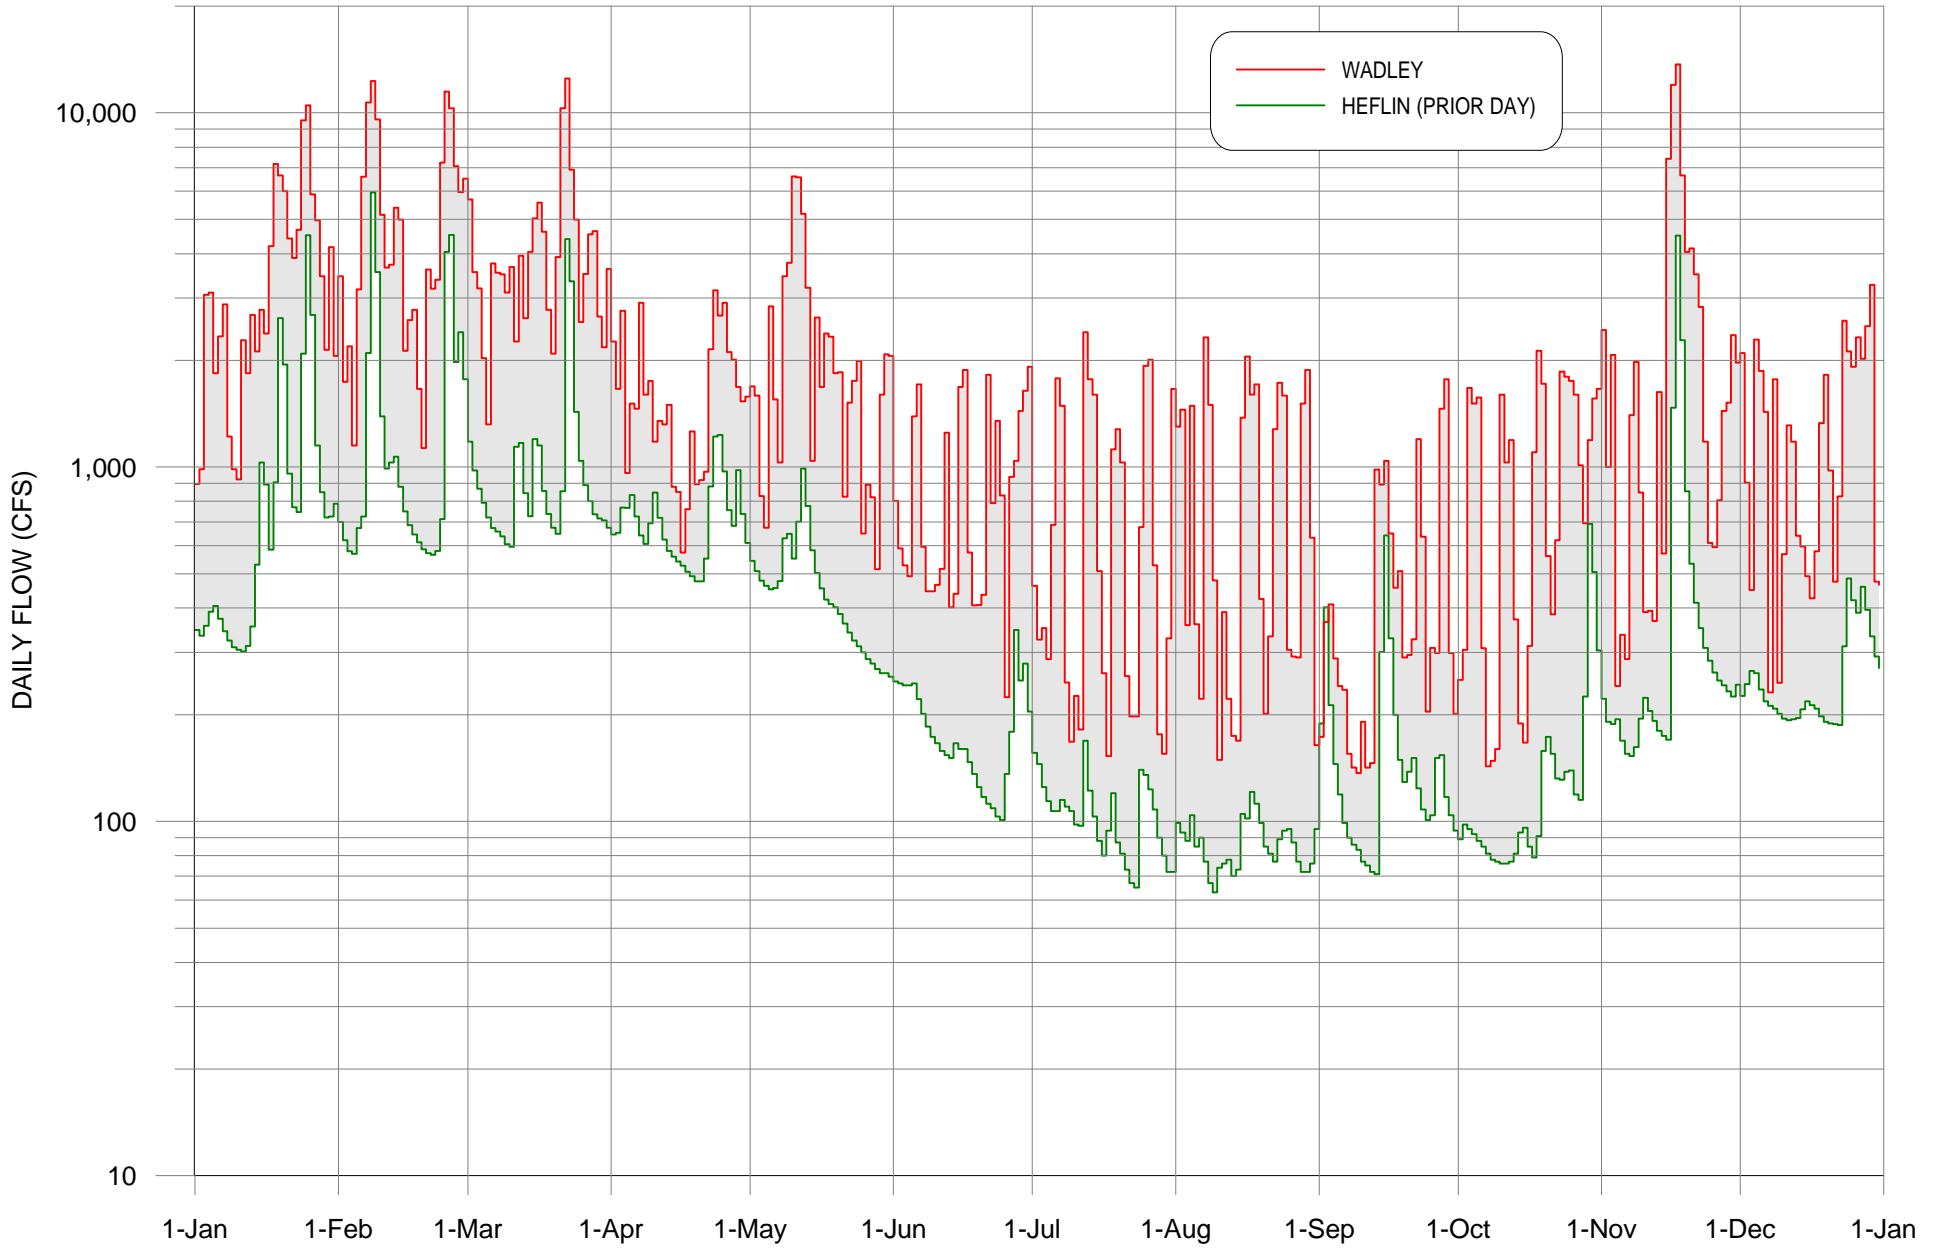

NOVEMBER 2006

█ PULSE OPERATIONS
█ NON PULSING OPERATIONS

█ SPAWN OPERATIONS
█ FLOOD OPERATIONS

DECEMBER 2006

█ PULSE OPERATIONS
█ NON PULSING OPERATIONS

█ SPAWN OPERATIONS
█ FLOOD OPERATIONS

STAGE AT R L HARRIS TAILRACE
STAGE AT WADLEY GAUGE
STAGE AT HORSESHOE BEND GAUGE

MIDDLE TALLAPOOSA RIVER DAILY FLOWS FOR 2006

MIDDLE TALLAPOOSA RIVER DAILY FLOWS FOR 2006

Alabama Power
** HARRIS **
Year 2006

Alabama Power
** MARTIN **
Year 2006