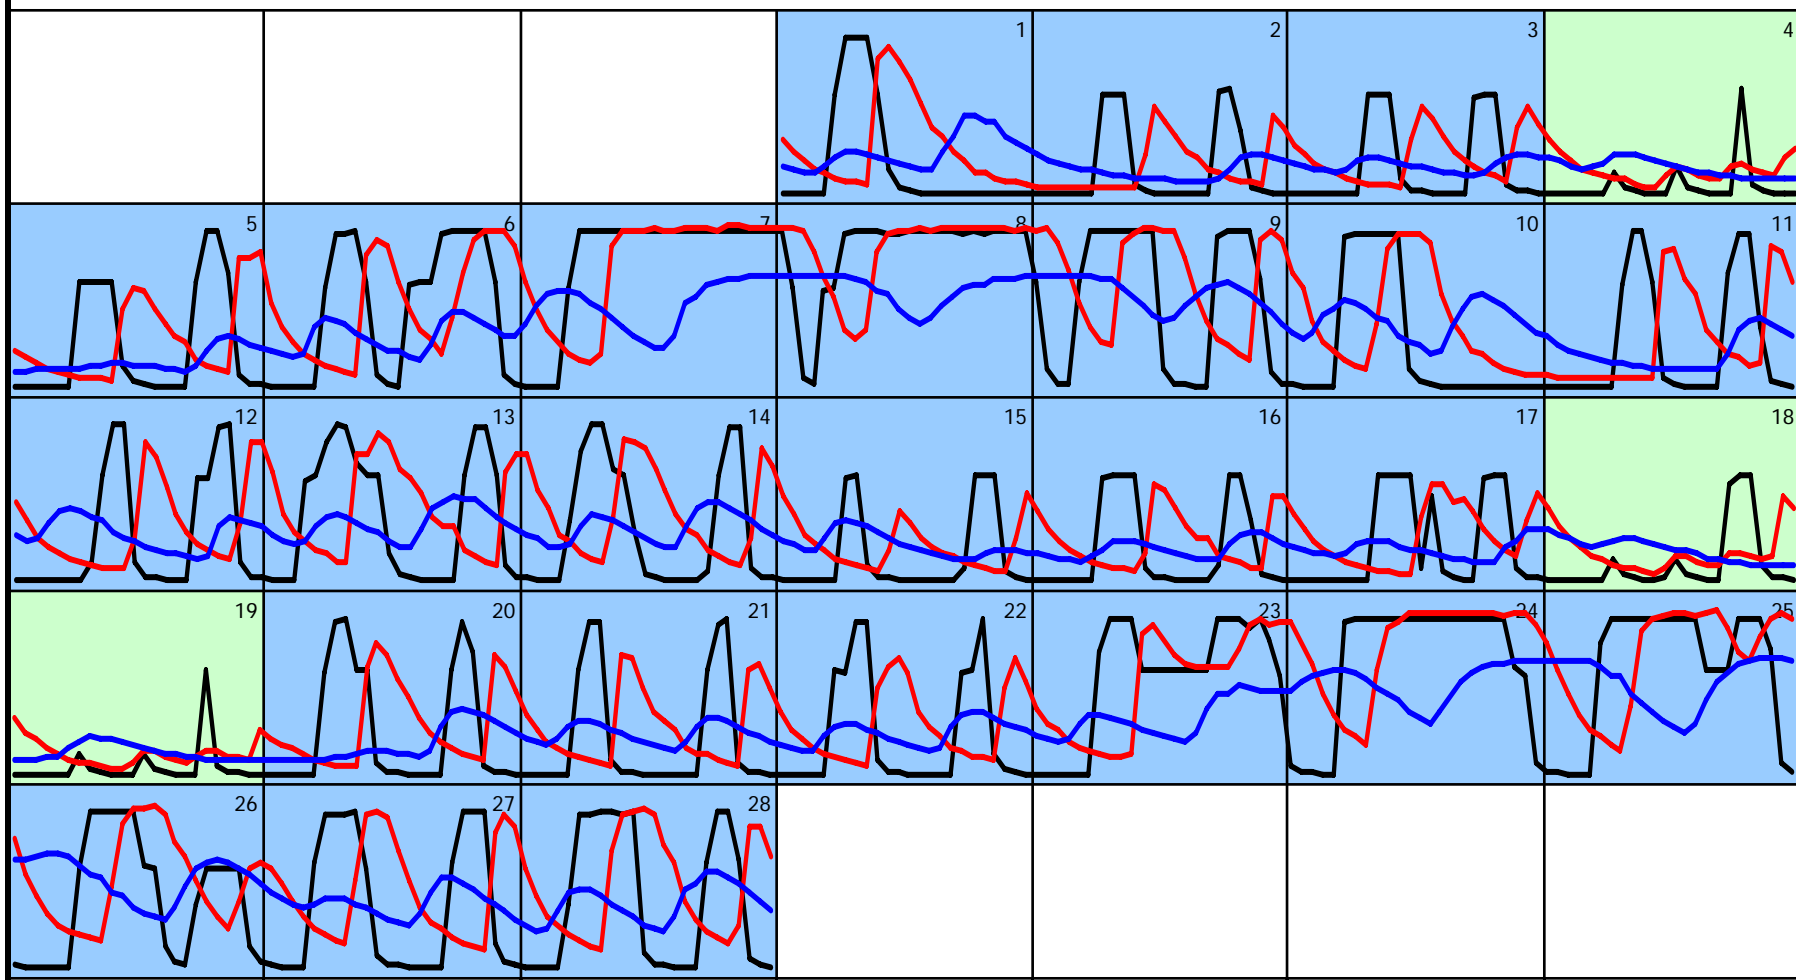

FEBRUARY 2006

█ PULSE OPERATIONS
█ NON PULSING OPERATIONS

█ SPAWN OPERATIONS
█ FLOOD OPERATIONS

SUN

MON

TUE

WED

THU

FRI

SAT

STAGE AT R L HARRIS TAILRACE
STAGE AT WADLEY GAUGE
STAGE AT HORSESHOE BEND GAUGE