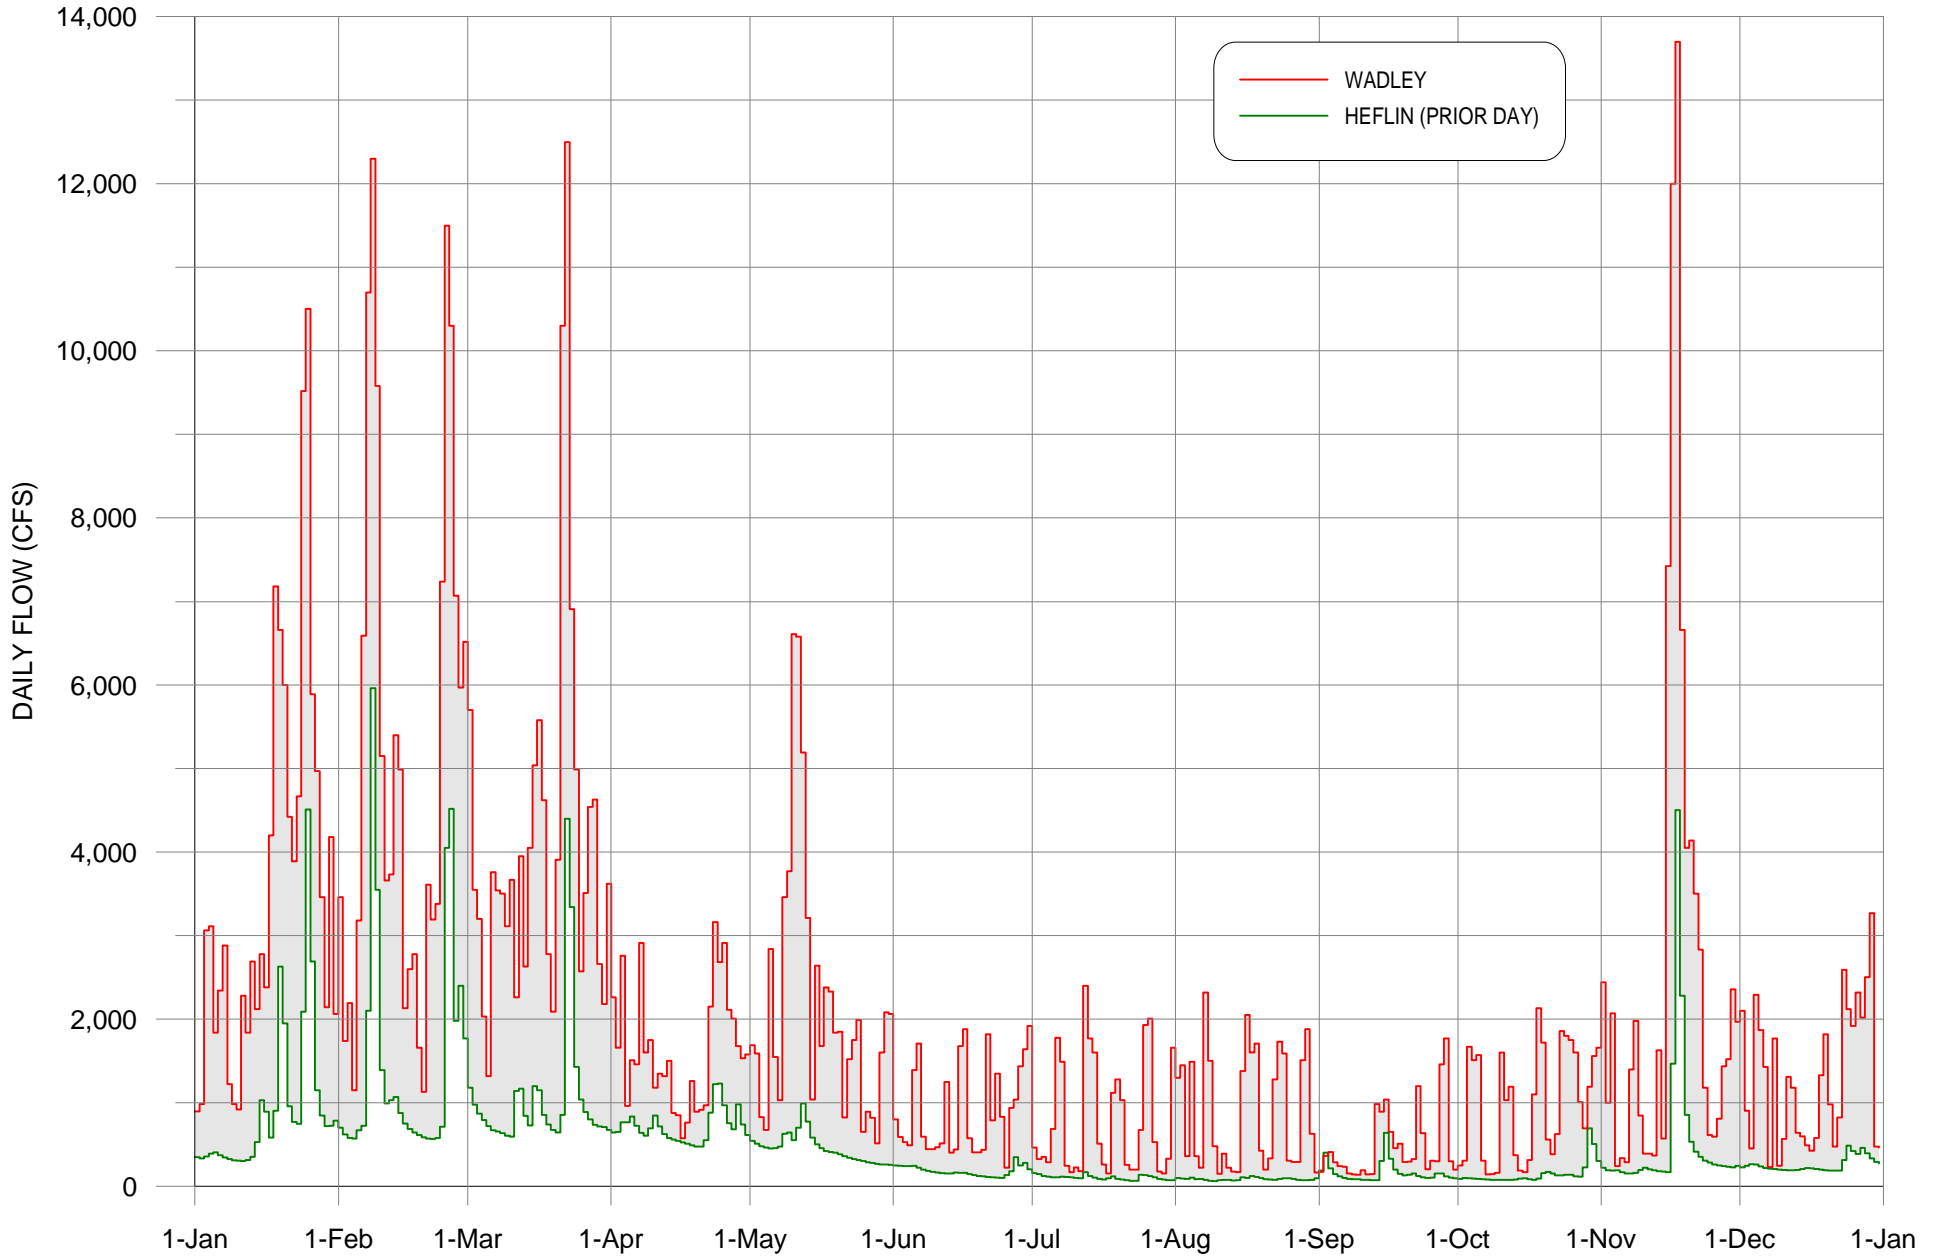

NOVEMBER 2006

█ PULSE OPERATIONS
█ NON PULSING OPERATIONS

█ SPAWN OPERATIONS
█ FLOOD OPERATIONS

DECEMBER 2006

█ PULSE OPERATIONS
█ NON PULSING OPERATIONS

█ SPAWN OPERATIONS
█ FLOOD OPERATIONS

STAGE AT R L HARRIS TAILRACE
STAGE AT WADLEY GAUGE
STAGE AT HORSESHOE BEND GAUGE

MIDDLE TALLAPOOSA RIVER DAILY FLOWS FOR 2006

MIDDLE TALLAPOOSA RIVER DAILY FLOWS FOR 2006

Alabama Power
** HARRIS **
Year 2006

Alabama Power
** MARTIN **
Year 2006