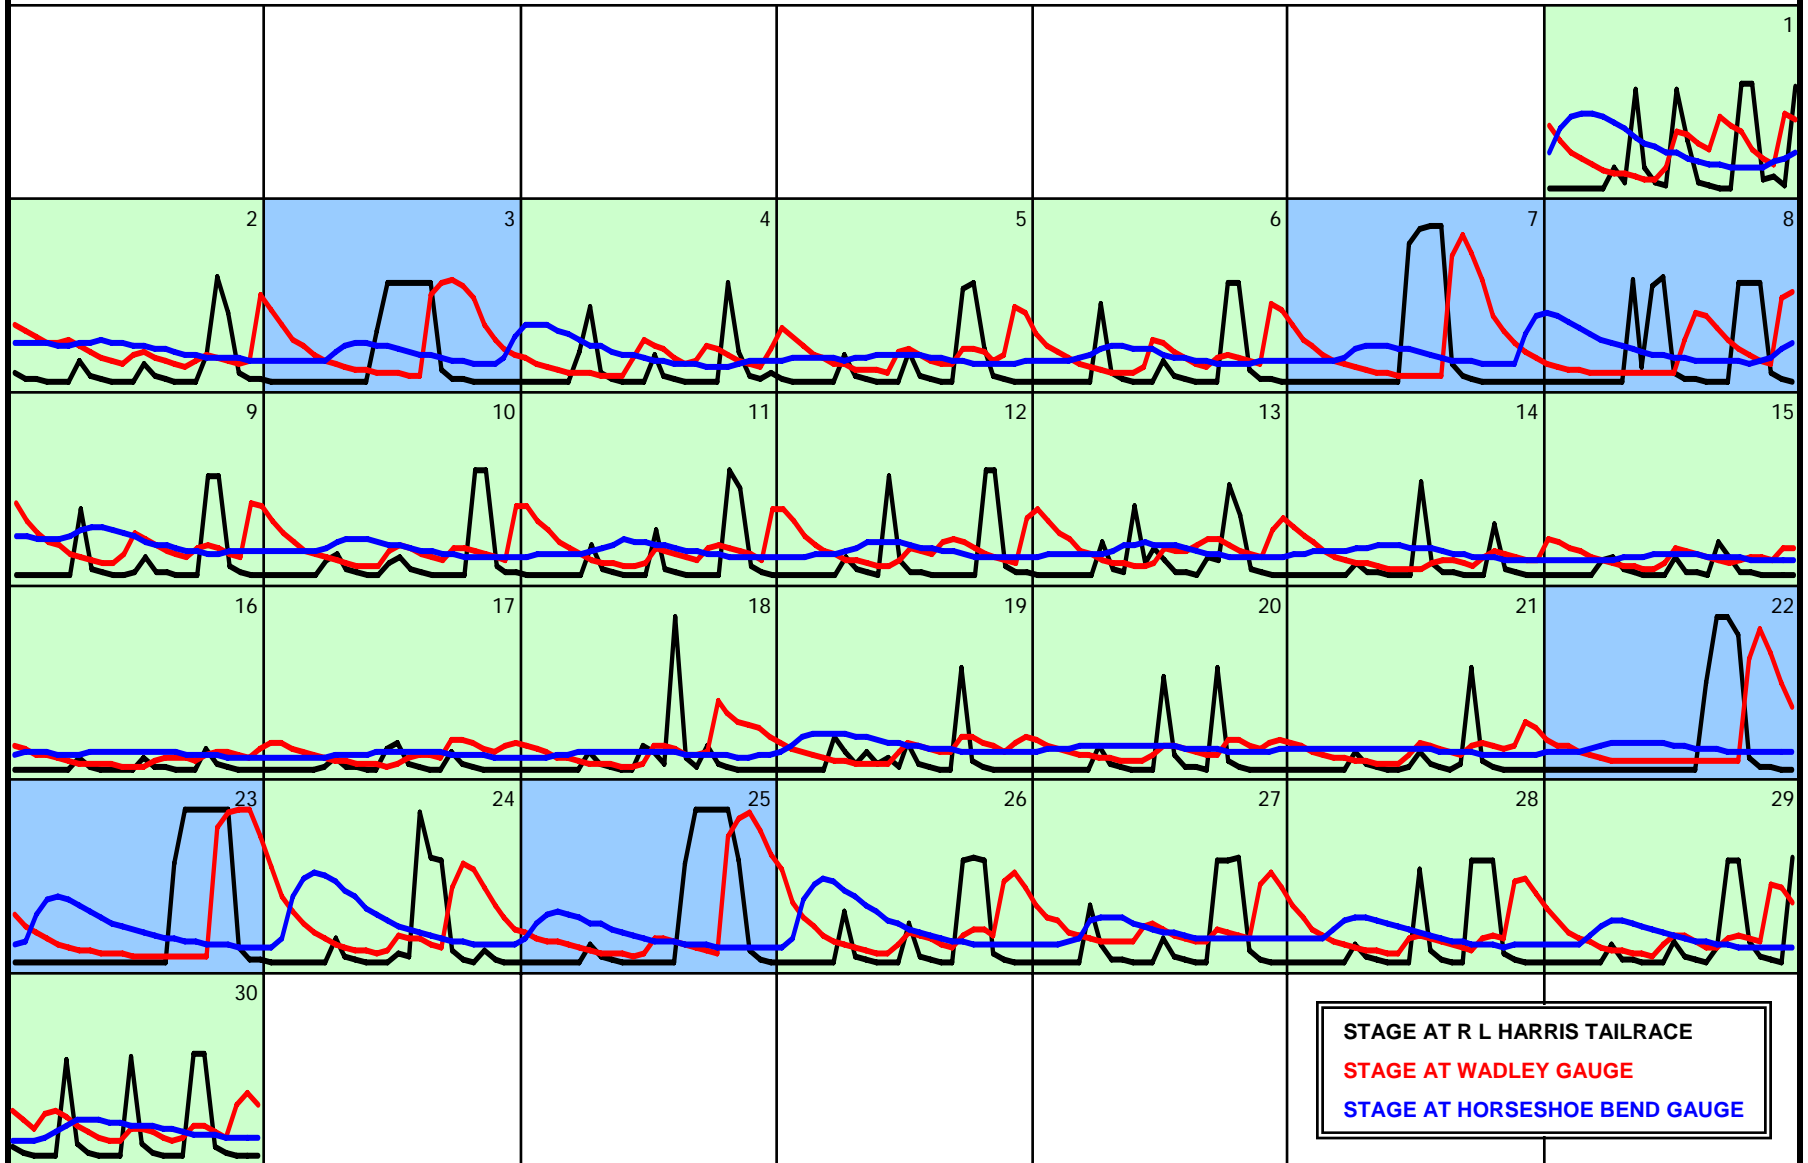

SPAWN OPERATIONS
 FLOOD OPERATIONS

SUN

MON

TUE

WED

THU

FRI

SAT

MAY 2006

█ PULSE OPERATIONS
█ NON PULSING OPERATIONS

█ SPAWN OPERATIONS
█ FLOOD OPERATIONS

JUNE 2006

█ PULSE OPERATIONS
█ NON PULSING OPERATIONS

█ SPAWN OPERATIONS
█ FLOOD OPERATIONS

SUN

MON