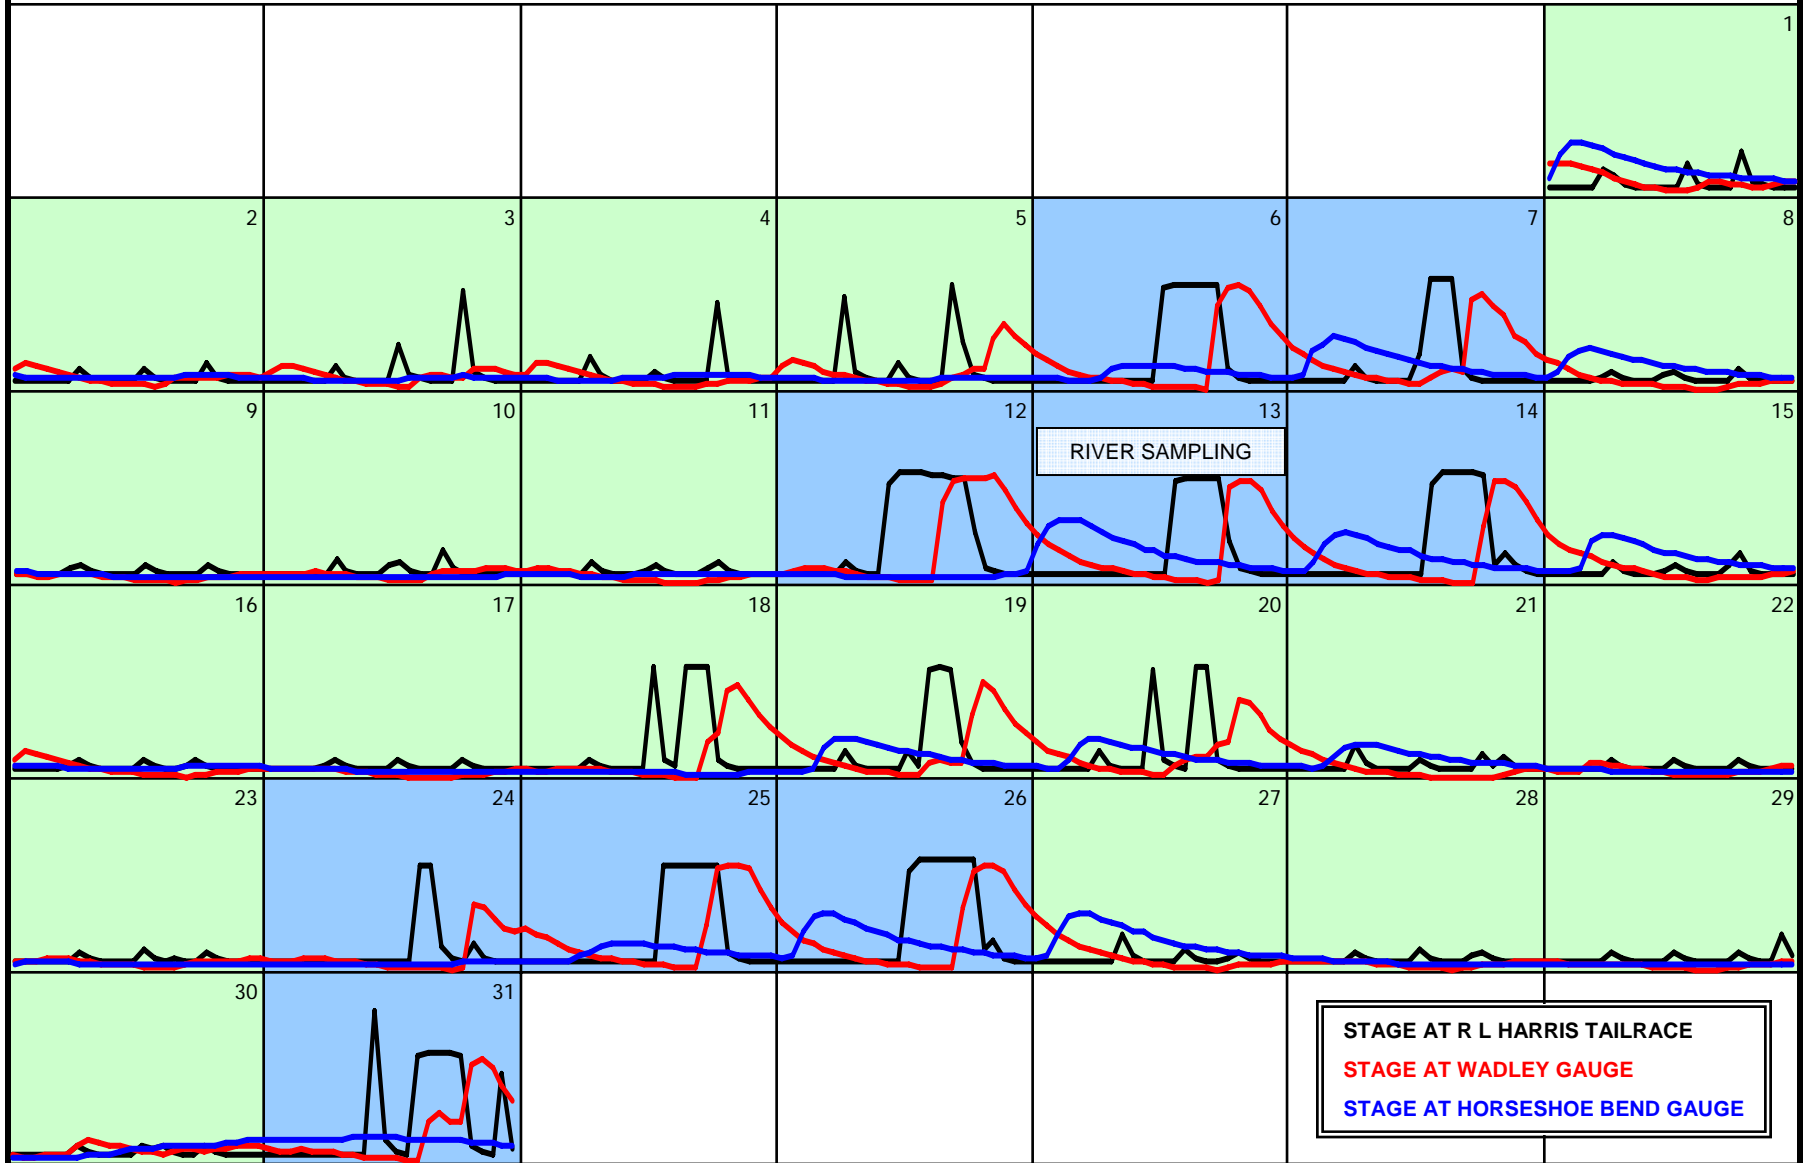

█ SPAWN OPERATIONS
█ FLOOD OPERATIONS

SUN

MON

TUE

WED

THU

FRI

SAT