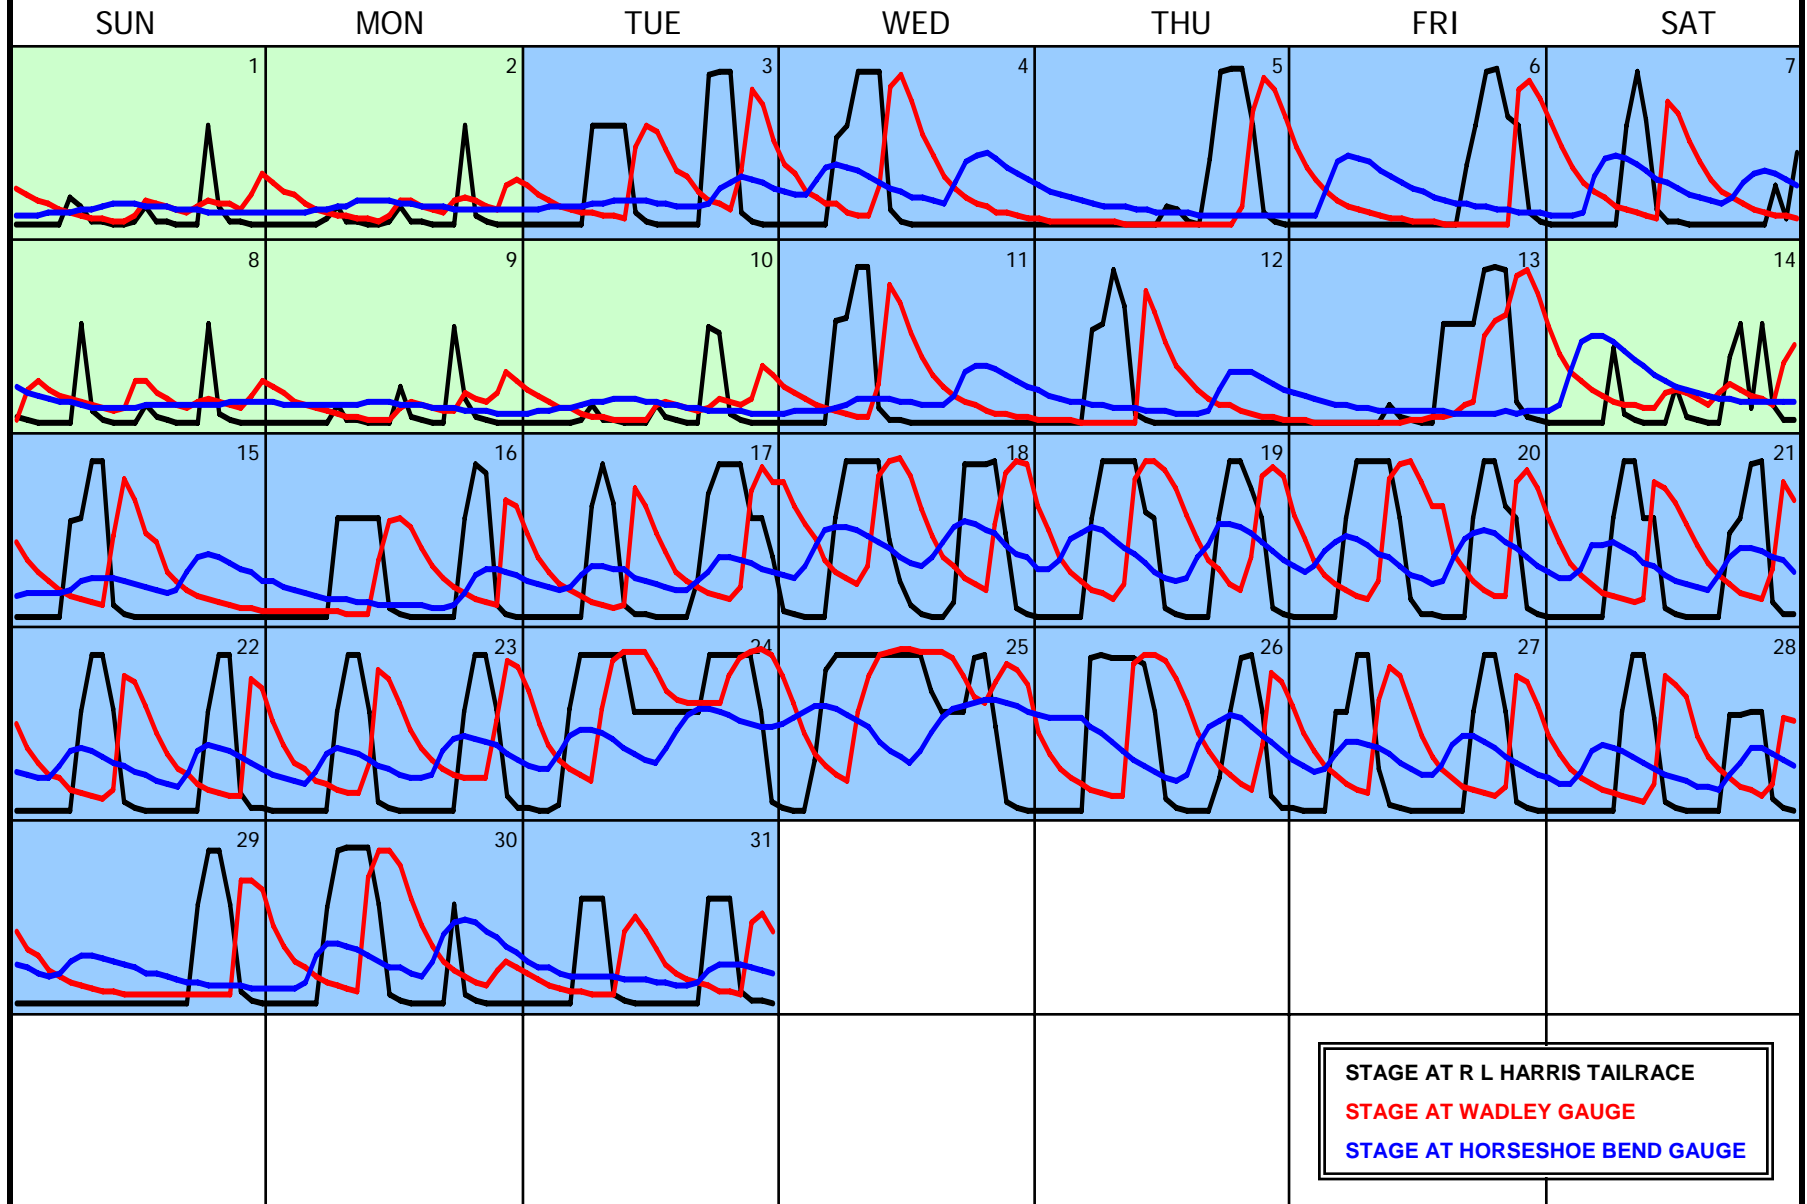

OCTOBER 2006						
SUN	MON	TUE	WED	THU	FRI	SAT
1	2	3	4	5	6	7
8	9	10	11	12	13	14
15	16	17	18	19	20	21
22	23	24	25	26	27	28
29	30	31				

NOVEMBER 2006						
SUN	MON	TUE	WED	THU	FRI	SAT
			1	2	3	4
5	6	7	8	9	10	11
12	13	14	15	16	17	18
19	20	21	22	23	24	25
26	27	28	29	30		

DECEMBER 2006						
SUN	MON	TUE	WED	THU	FRI	SAT
					1	2
3	4	5	6	7	8	9
10	11	12	13	14	15	16
17	18	19	20	21	22	23
24	25	26	27	28	29	30
31						

JANUARY 2006

█ PULSE OPERATIONS
█ NON PULSING OPERATIONS

█ SPAWN OPERATIONS
█ FLOOD OPERATIONS