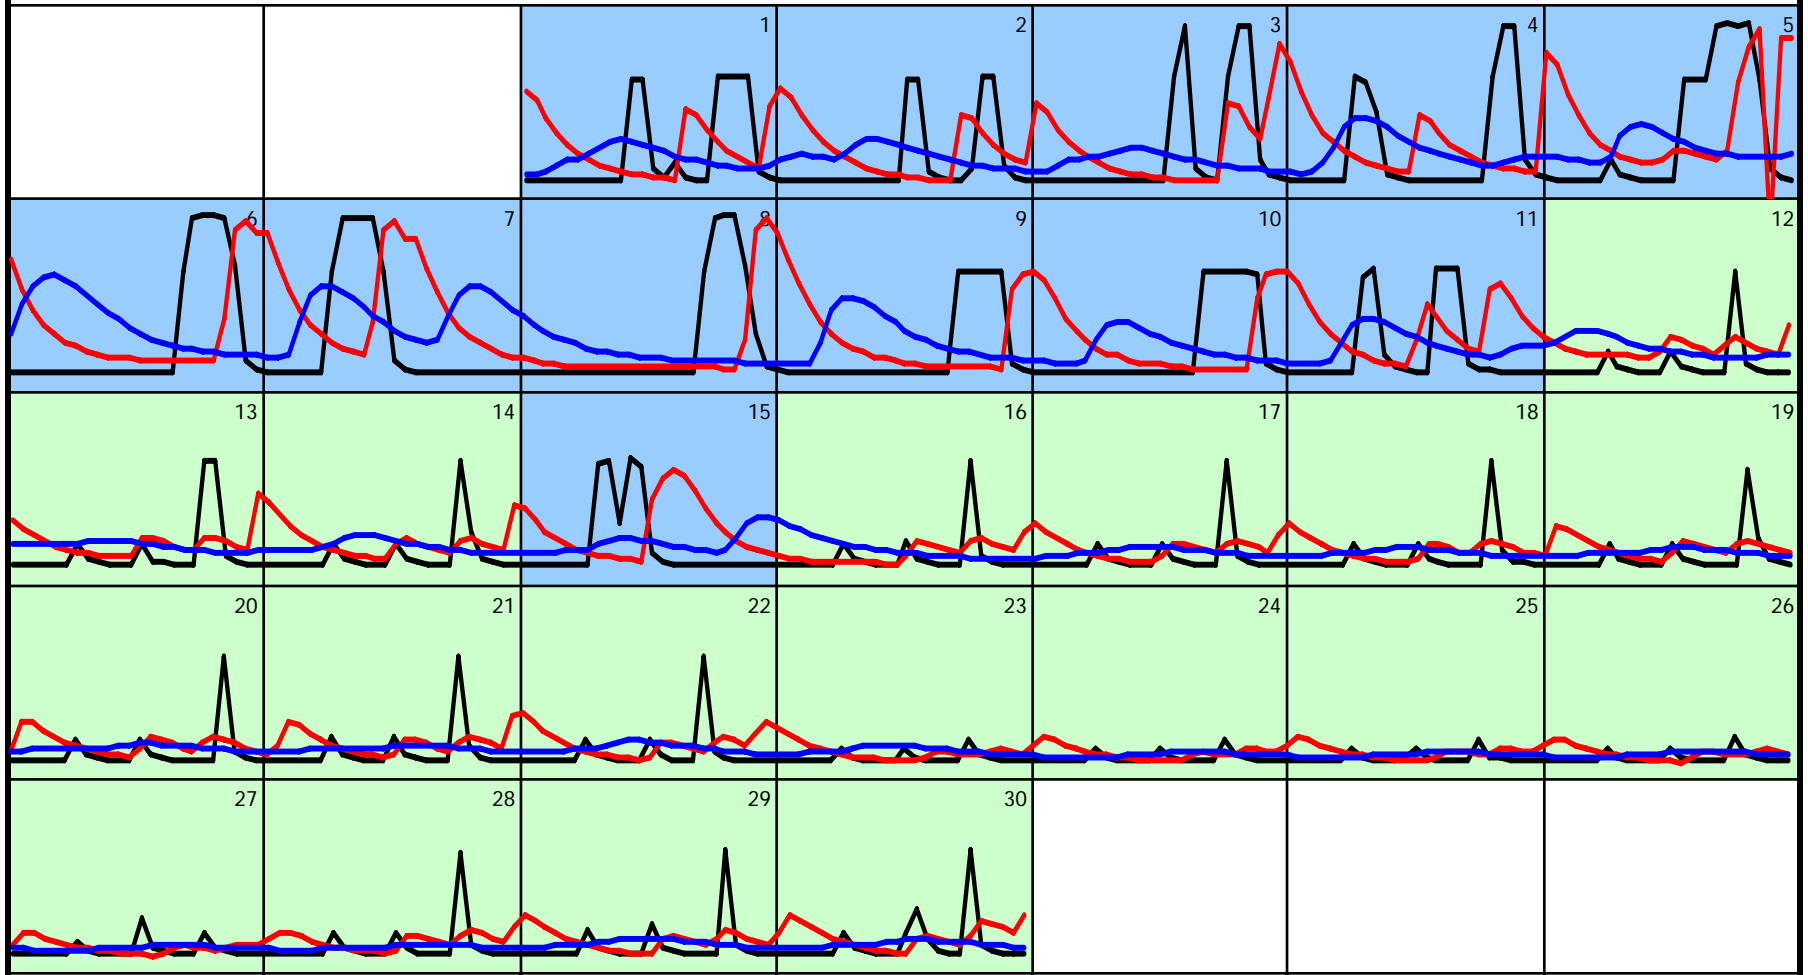

SUN

MON

TUE

WED

THU

FRI

SAT

STAGE AT R L HARRIS TAILRACE
STAGE AT WADLEY GAUGE
STAGE AT HORSESHOE BEND GAUGE

MAY 2008

█ PULSE OPERATIONS
█ NON PULSING OPERATIONS

█ SPAWN OPERATIONS
█ FLOOD OPERATIONS

SUN

MON

TUE

WED

THU