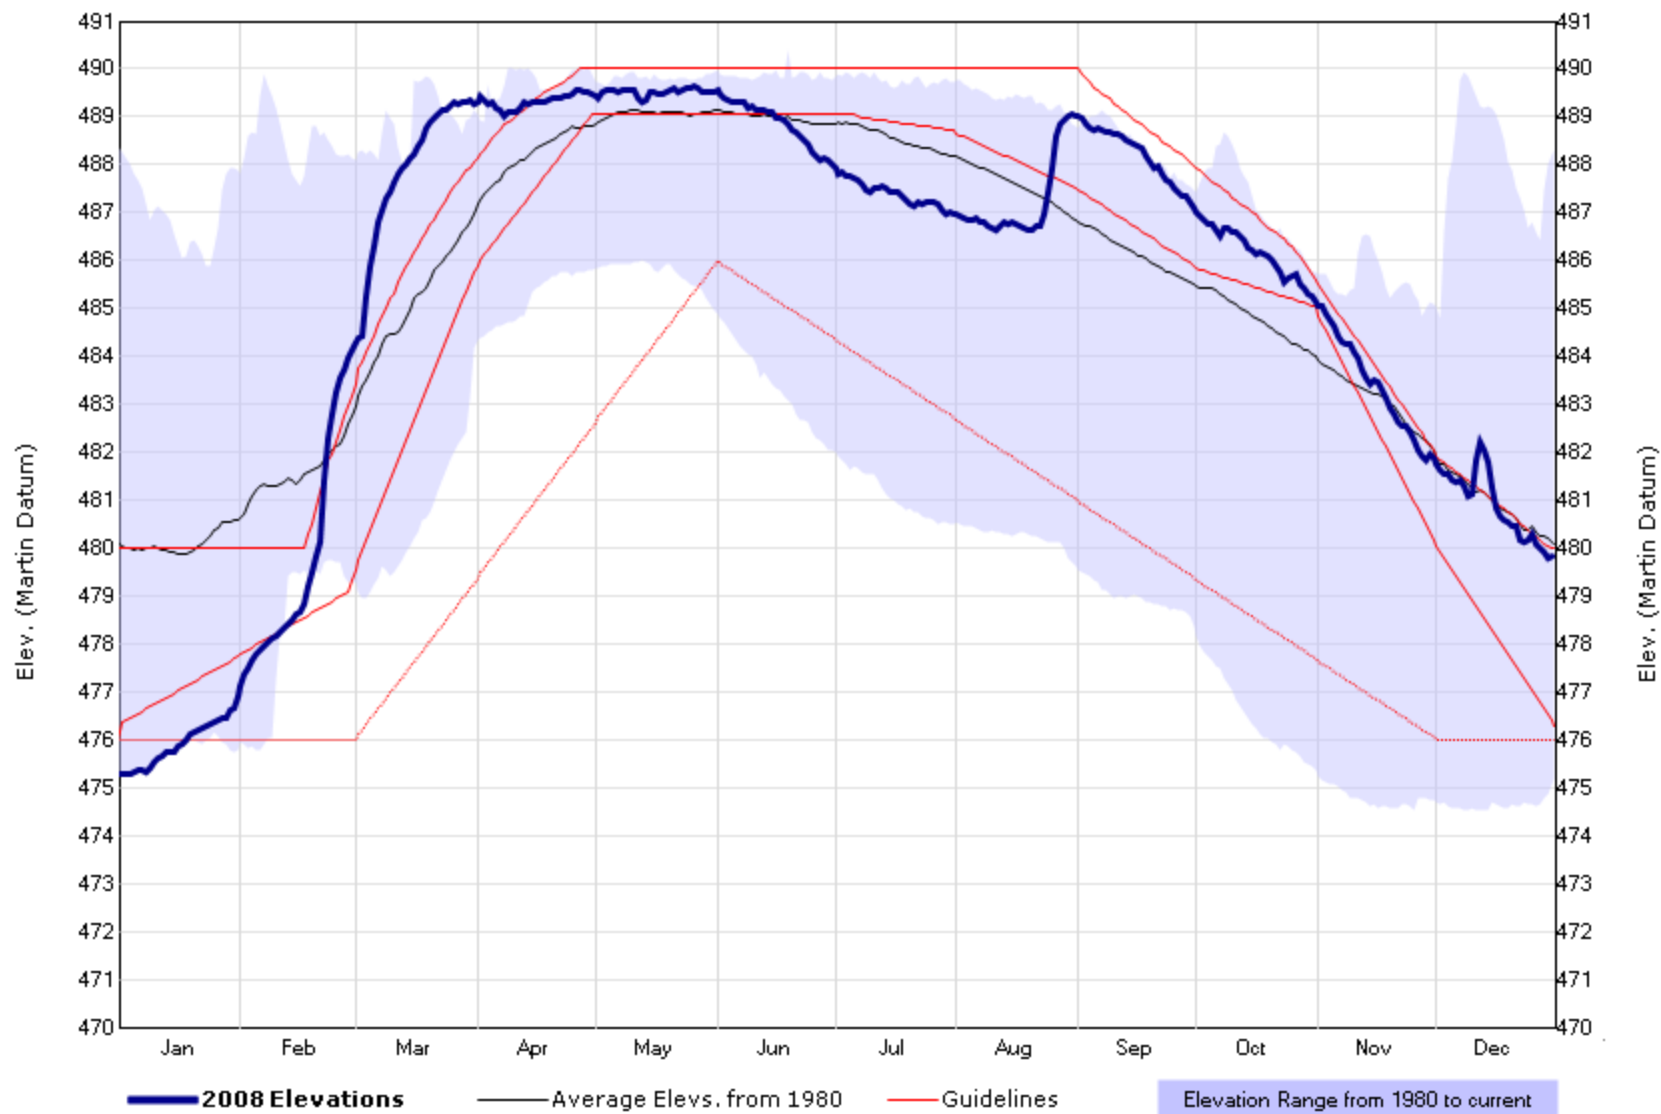

FRI

SAT

NOVEMBER 2008

PULSE OPERATIONS
 NON PULSING OPERATIONS

SPAWN OPERATIONS
 FLOOD OPERATIONS

DECEMBER 2008

█ PULSE OPERATIONS
█ NON PULSING OPERATIONS

█ SPAWN OPERATIONS
█ FLOOD OPERATIONS

STAGE AT R L HARRIS TAILRACE
STAGE AT WADLEY GAUGE
STAGE AT HORSESHOE BEND GAUGE

MIDDLE TALLAPOOSA RIVER FLOWS FOR 2008

MIDDLE TALLAPOOSA RIVER DAILY FLOWS FOR 2008

Alabama Power - HARRIS

Copyright 2008 Alabama Power
Plotted@12/31/2008 9:22 PM

Year 2008

Alabama Power - MARTIN

Copyright 2008 Alabama Power
Plotted@12/31/2008 9:22 PM

Year 2008