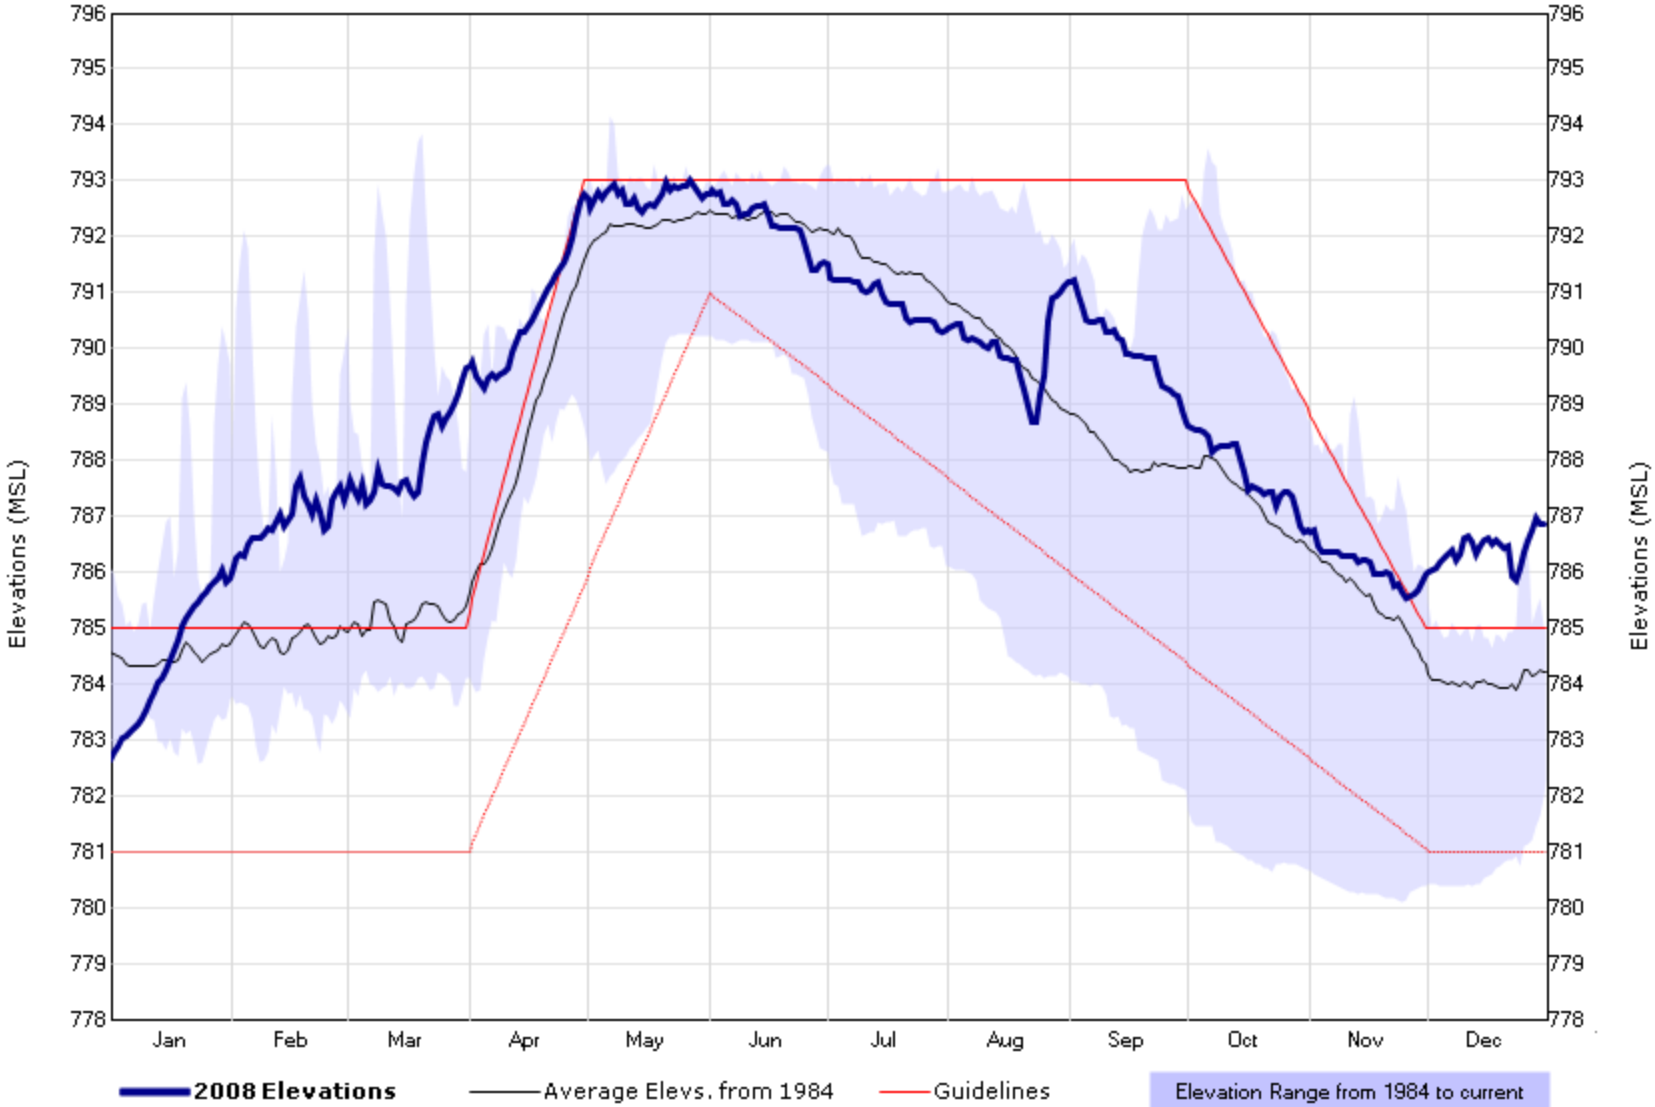

FRI

SAT

NOVEMBER 2008

PULSE OPERATIONS
 NON PULSING OPERATIONS

SPAWN OPERATIONS
 FLOOD OPERATIONS

DECEMBER 2008

█ PULSE OPERATIONS
█ NON PULSING OPERATIONS

█ SPAWN OPERATIONS
█ FLOOD OPERATIONS

STAGE AT R L HARRIS TAILRACE
STAGE AT WADLEY GAUGE
STAGE AT HORSESHOE BEND GAUGE

MIDDLE TALLAPOOSA RIVER FLOWS FOR 2008

MIDDLE TALLAPOOSA RIVER DAILY FLOWS FOR 2008

Alabama Power - HARRIS

Copyright 2008 Alabama Power
Plotted@12/31/2008 9:22 PM

Year 2008

Alabama Power - MARTIN

Copyright 2008 Alabama Power
Plotted@12/31/2008 9:22 PM

Year 2008