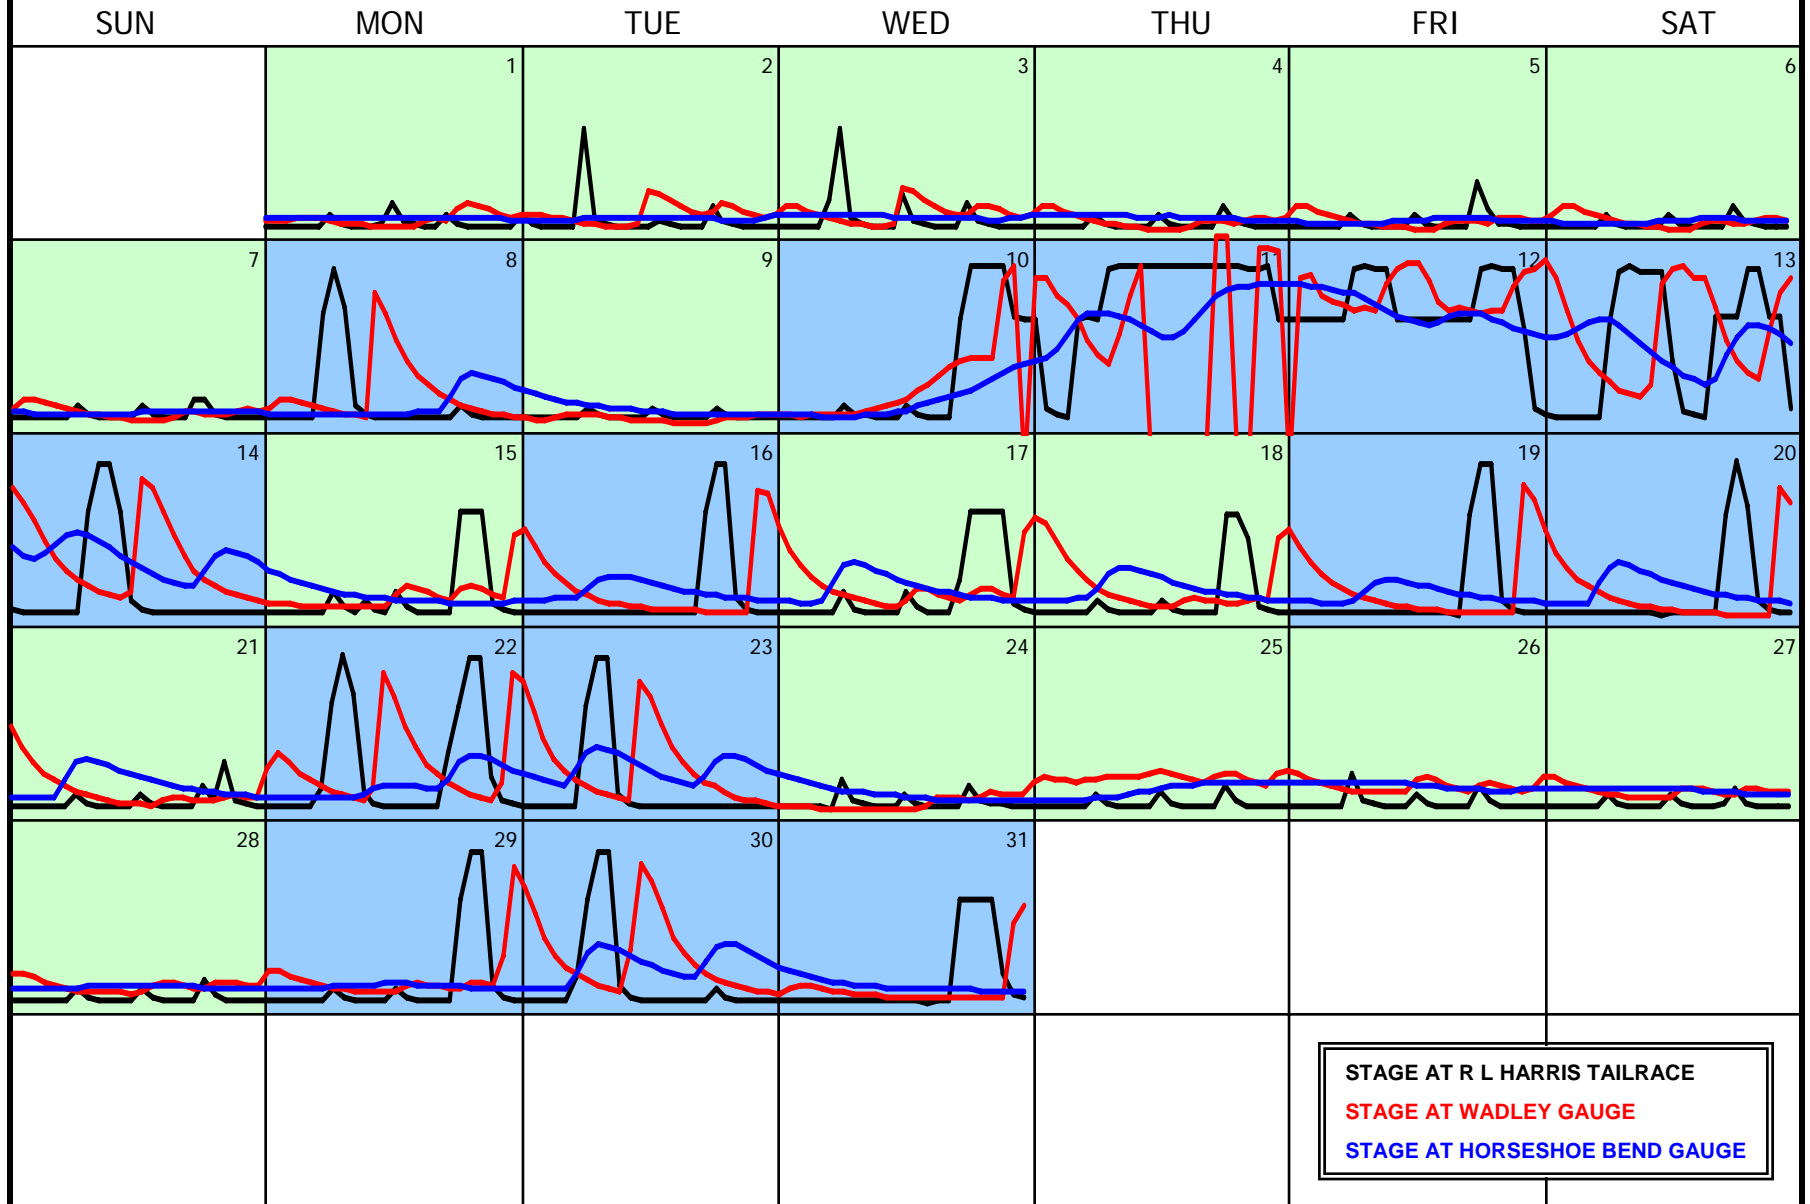

OCTOBER 2008

■ PULSE OPERATIONS
■ NON PULSING OPERATIONS

■ SPAWN OPERATIONS
■ FLOOD OPERATIONS

SUN

MON

TUE

WED

THU

FRI

SAT

NOVEMBER 2008

PULSE OPERATIONS
 NON PULSING OPERATIONS

SPAWN OPERATIONS
 FLOOD OPERATIONS

DECEMBER 2008

█ PULSE OPERATIONS
█ NON PULSING OPERATIONS

█ SPAWN OPERATIONS
█ FLOOD OPERATIONS