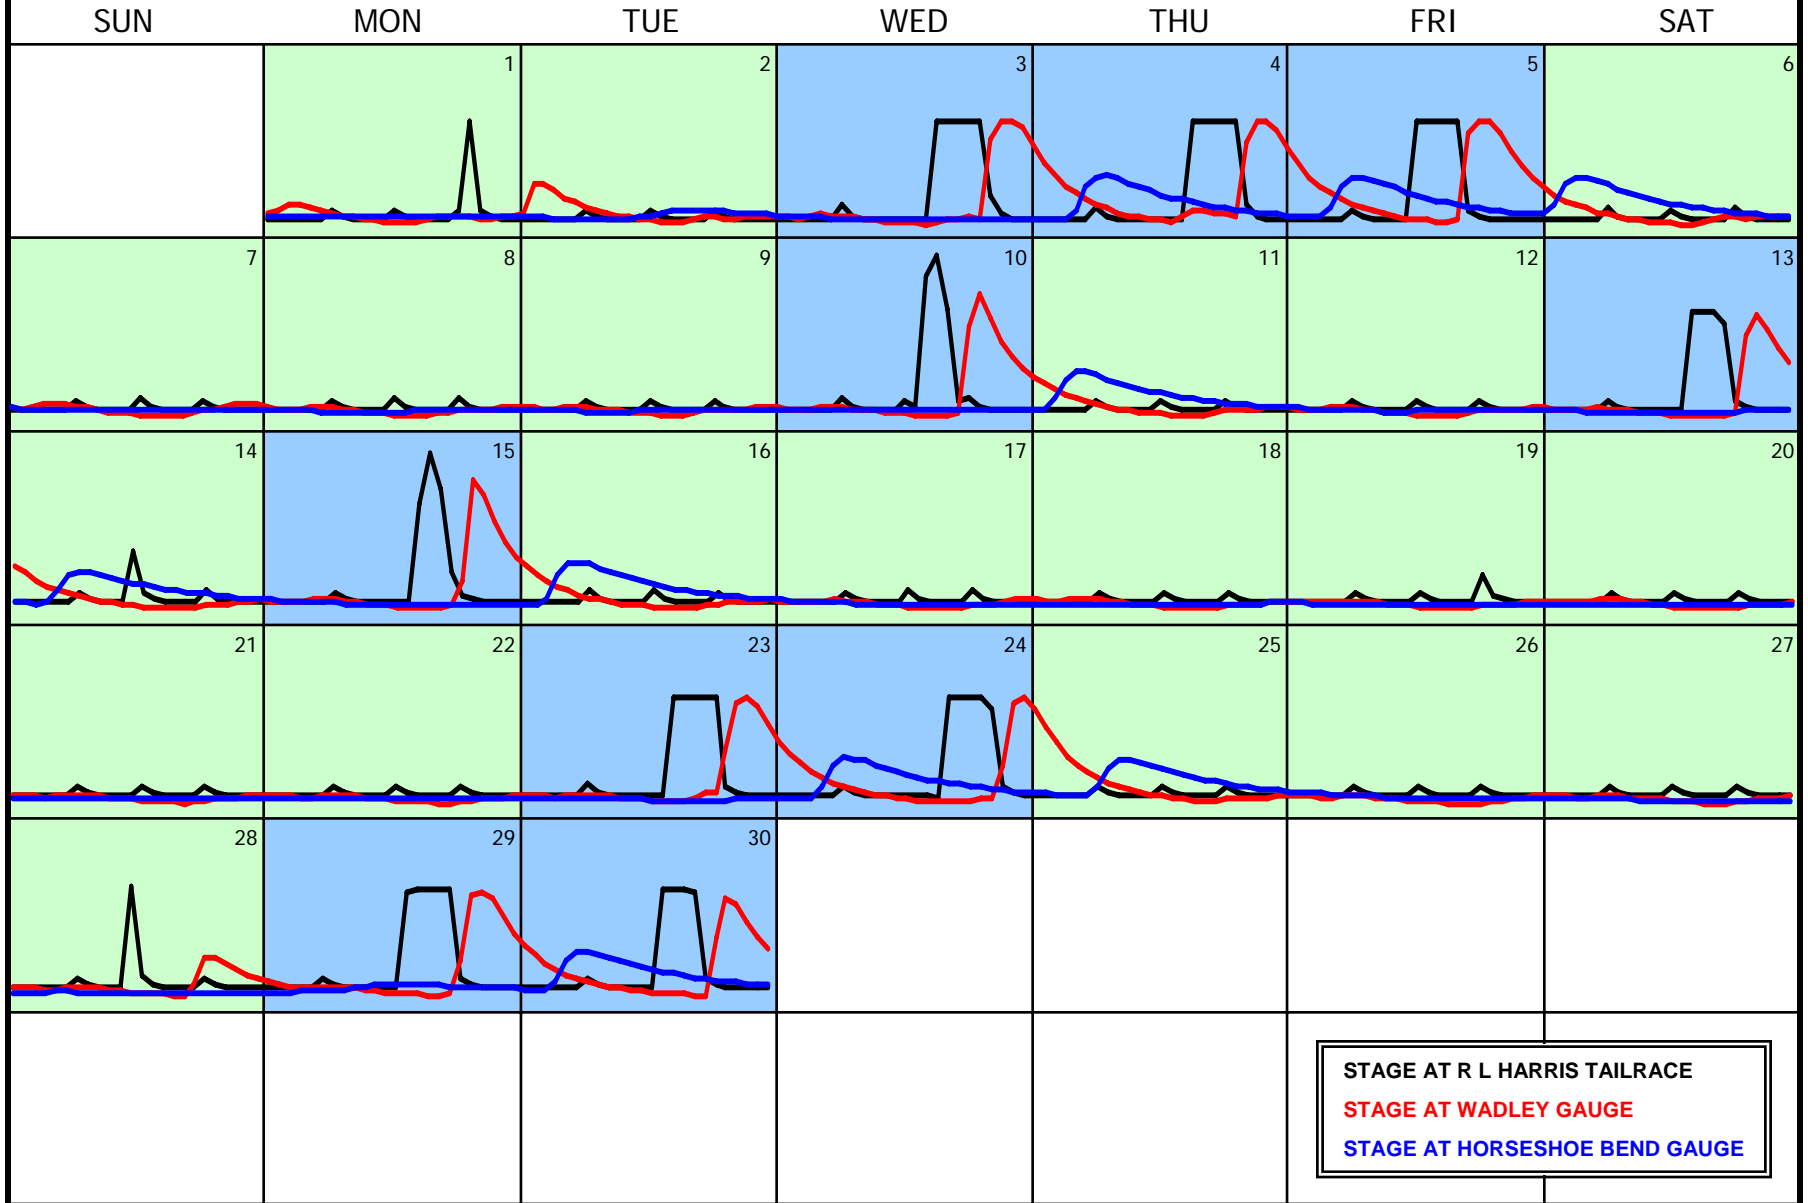

■ SPAWN OPERATIONS
■ FLOOD OPERATIONS

AUGUST 2008

█ PULSE OPERATIONS
█ NON PULSING OPERATIONS

█ SPAWN OPERATIONS
█ FLOOD OPERATIONS

SEPTEMBER 2008

█ PULSE OPERATIONS
█ NON PULSING OPERATIONS

█ SPAWN OPERATIONS
█ FLOOD OPERATIONS

OCTOBER 2008

■ PULSE OPERATIONS
■ NON PULSING OPERATIONS

■ SPAWN OPERATIONS
■ FLOOD OPERATIONS

SUN

MON

TUE

WED

THU