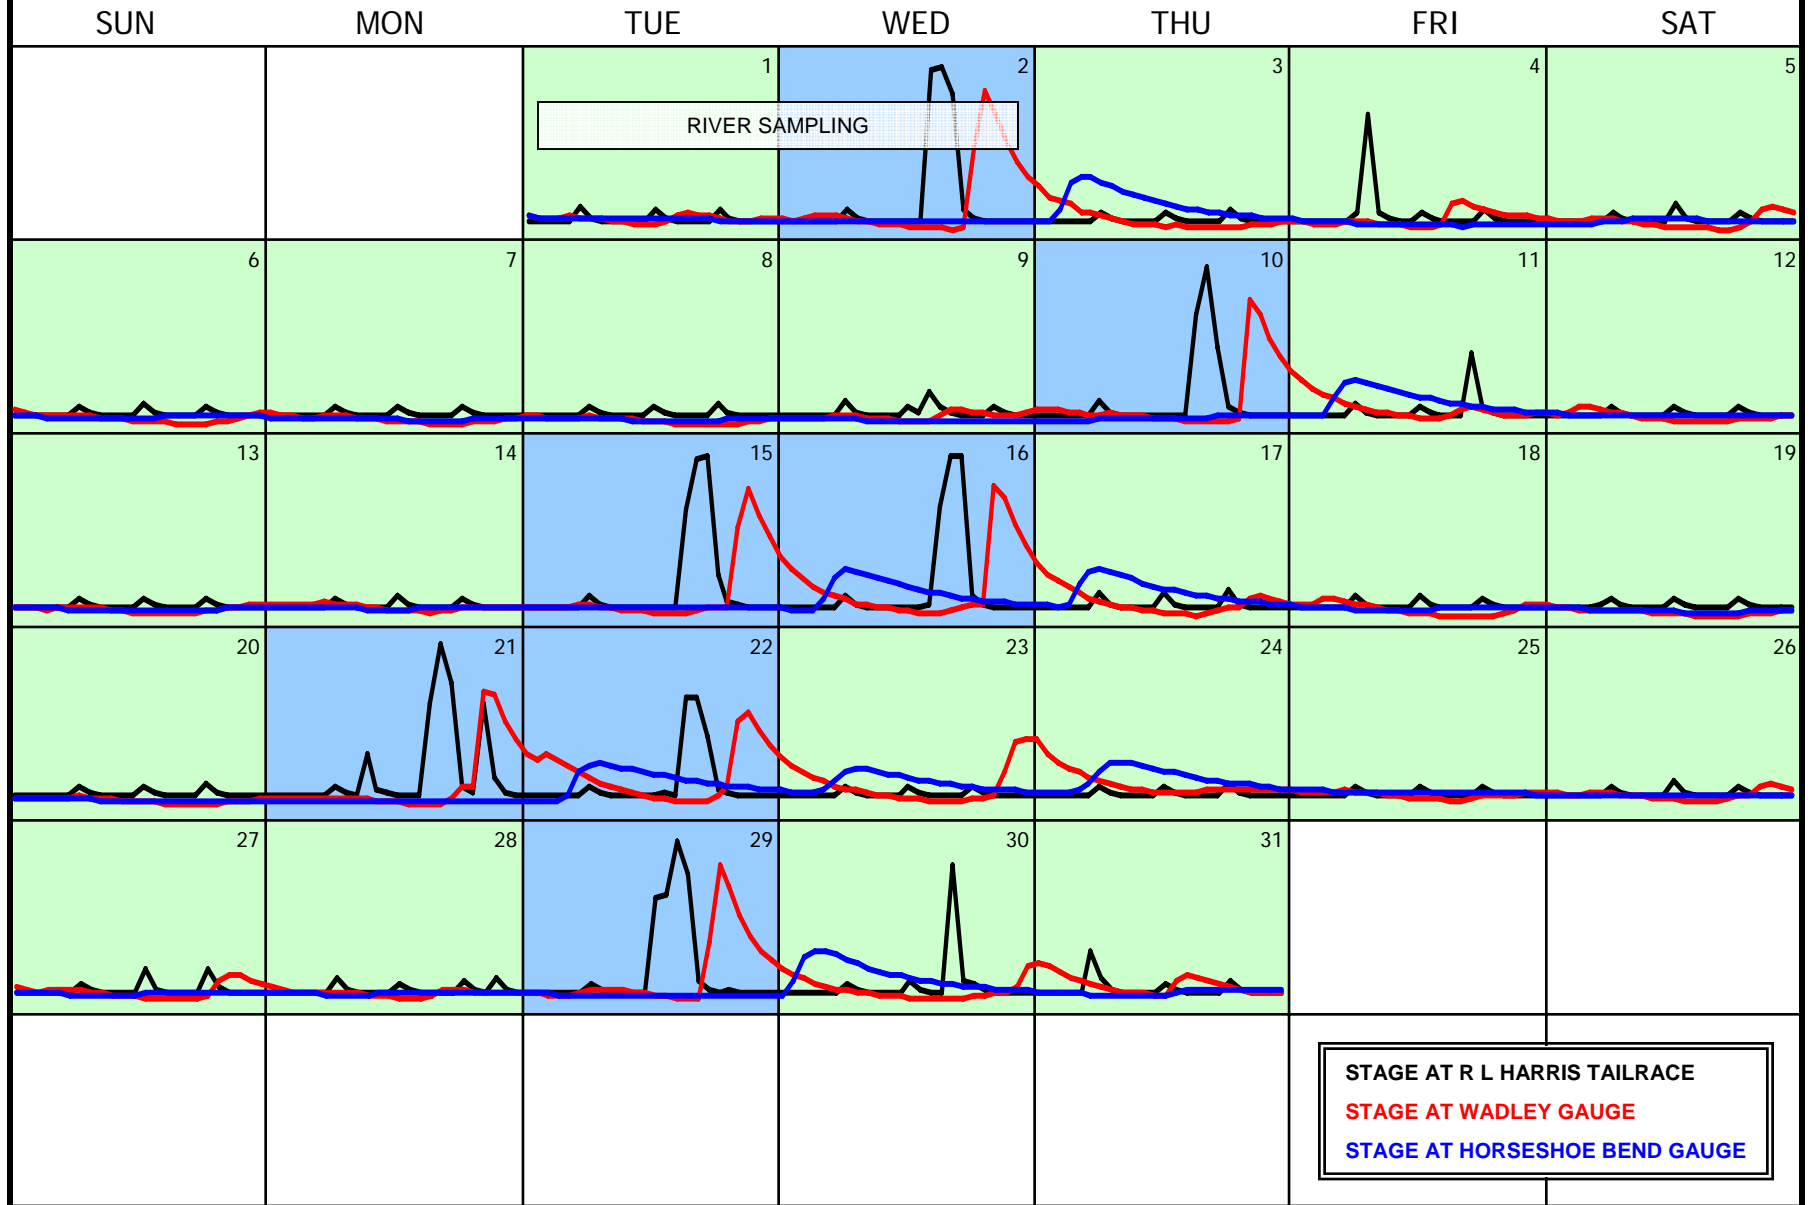

MAY 2008

█ PULSE OPERATIONS
█ NON PULSING OPERATIONS

█ SPAWN OPERATIONS
█ FLOOD OPERATIONS

SUN

MON

TUE

WED

THU

FRI

SAT

STAGE AT R L HARRIS TAILRACE
STAGE AT WADLEY GAUGE
STAGE AT HORSESHOE BEND GAUGE

JUNE 2008

█ PULSE OPERATIONS
█ NON PULSING OPERATIONS

█ SPAWN OPERATIONS
█ FLOOD OPERATIONS

JULY 2008

■ PULSE OPERATIONS
■ NON PULSING OPERATIONS

■ SPAWN OPERATIONS
■ FLOOD OPERATIONS

AUGUST 2008

█ PULSE OPERATIONS
█ NON PULSING OPERATIONS

█ SPAWN OPERATIONS
█ FLOOD OPERATIONS

SEPTEMBER 2008

█ PULSE OPERATIONS
█ NON PULSING OPERATIONS

█ SPAWN OPERATIONS
█ FLOOD OPERATIONS