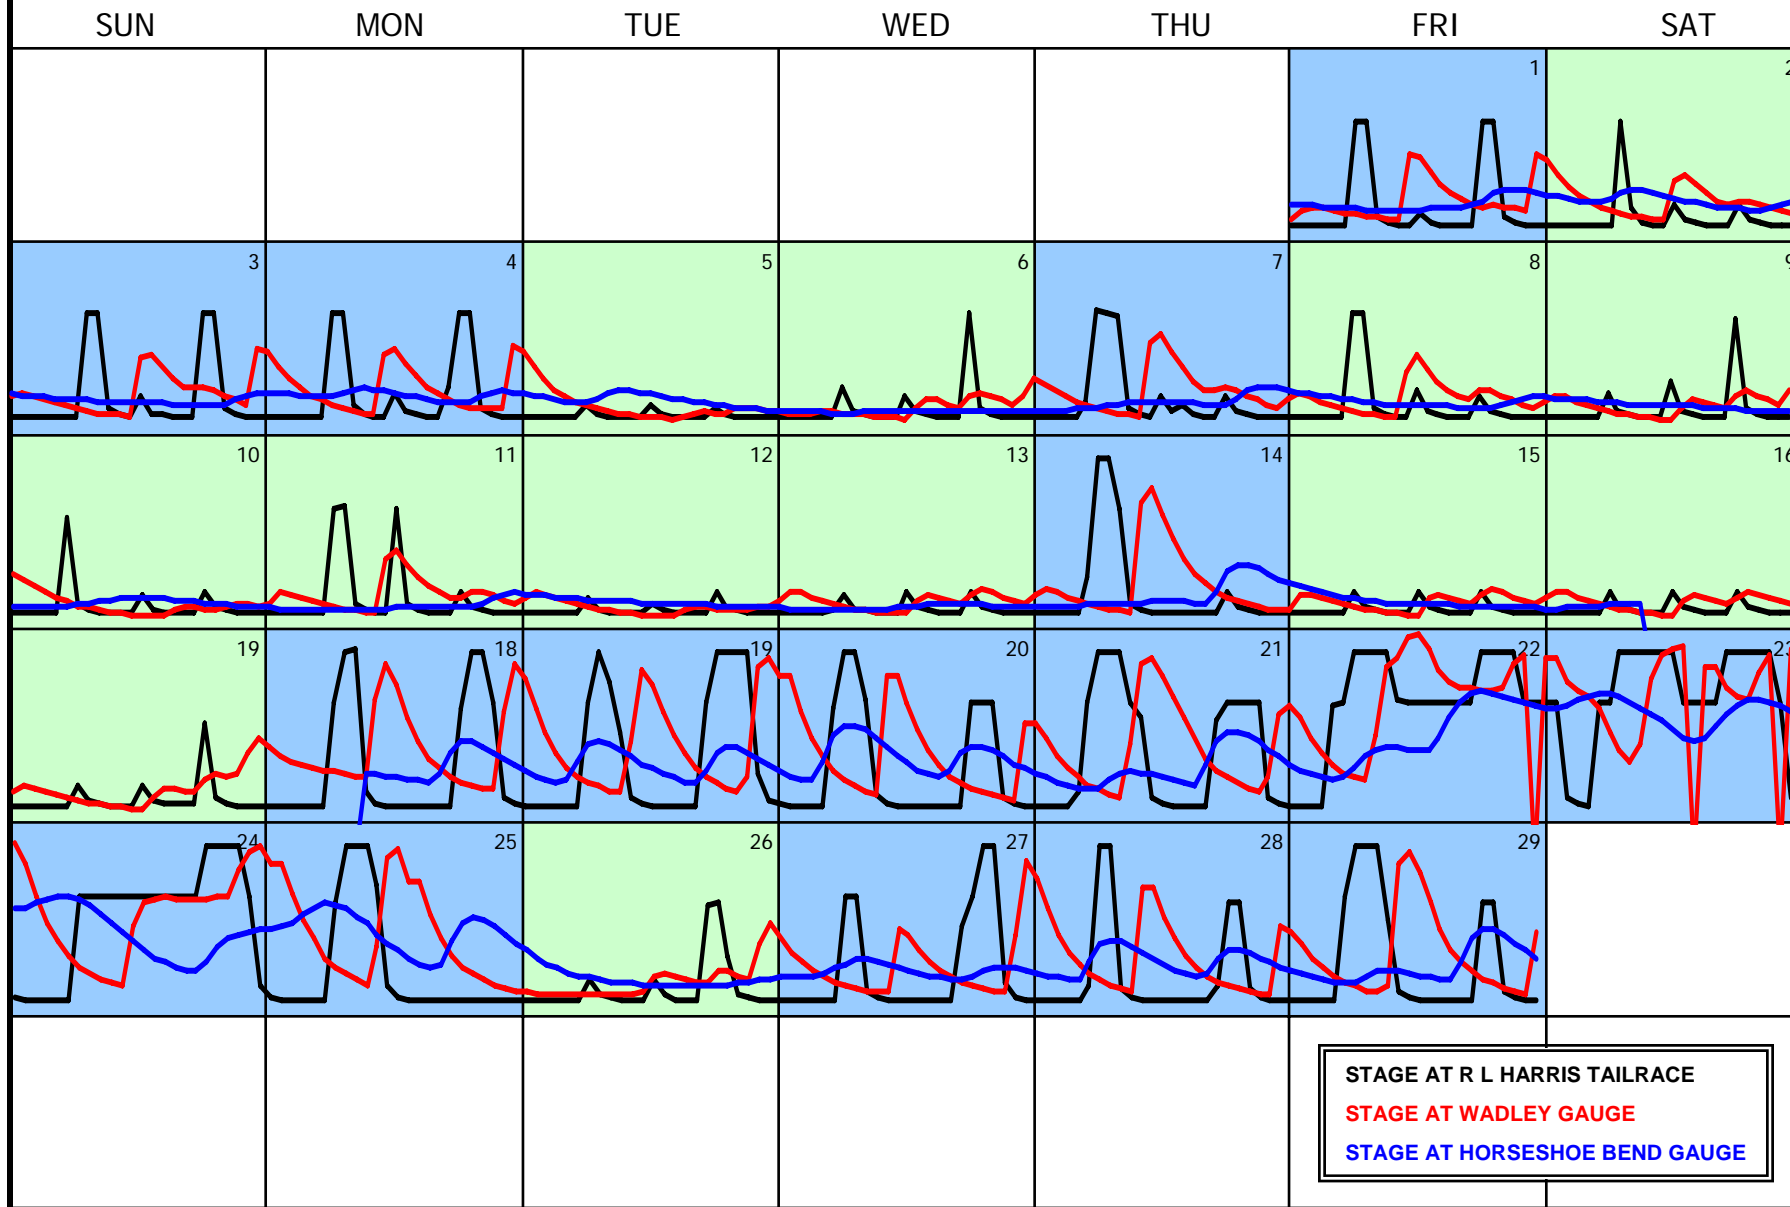

DECEMBER 2008						
SUN	MON	TUE	WED	THU	FRI	SAT
	1	2	3	4	5	6
7	8	9	10	11	12	13
14	15	16	17	18	19	20
21	22	23	24	25	26	27
28	29	30	31			

JANUARY 2008

█ PULSE OPERATIONS
█ NON PULSING OPERATIONS

█ SPAWN OPERATIONS
█ FLOOD OPERATIONS

FEBRUARY 2008

█ PULSE OPERATIONS
█ NON PULSING OPERATIONS

█ SPAWN OPERATIONS
█ FLOOD OPERATIONS

MARCH 2008

█ PULSE OPERATIONS
█ NON PULSING OPERATIONS

█ SPAWN OPERATIONS
█ FLOOD OPERATIONS

SUN

MON