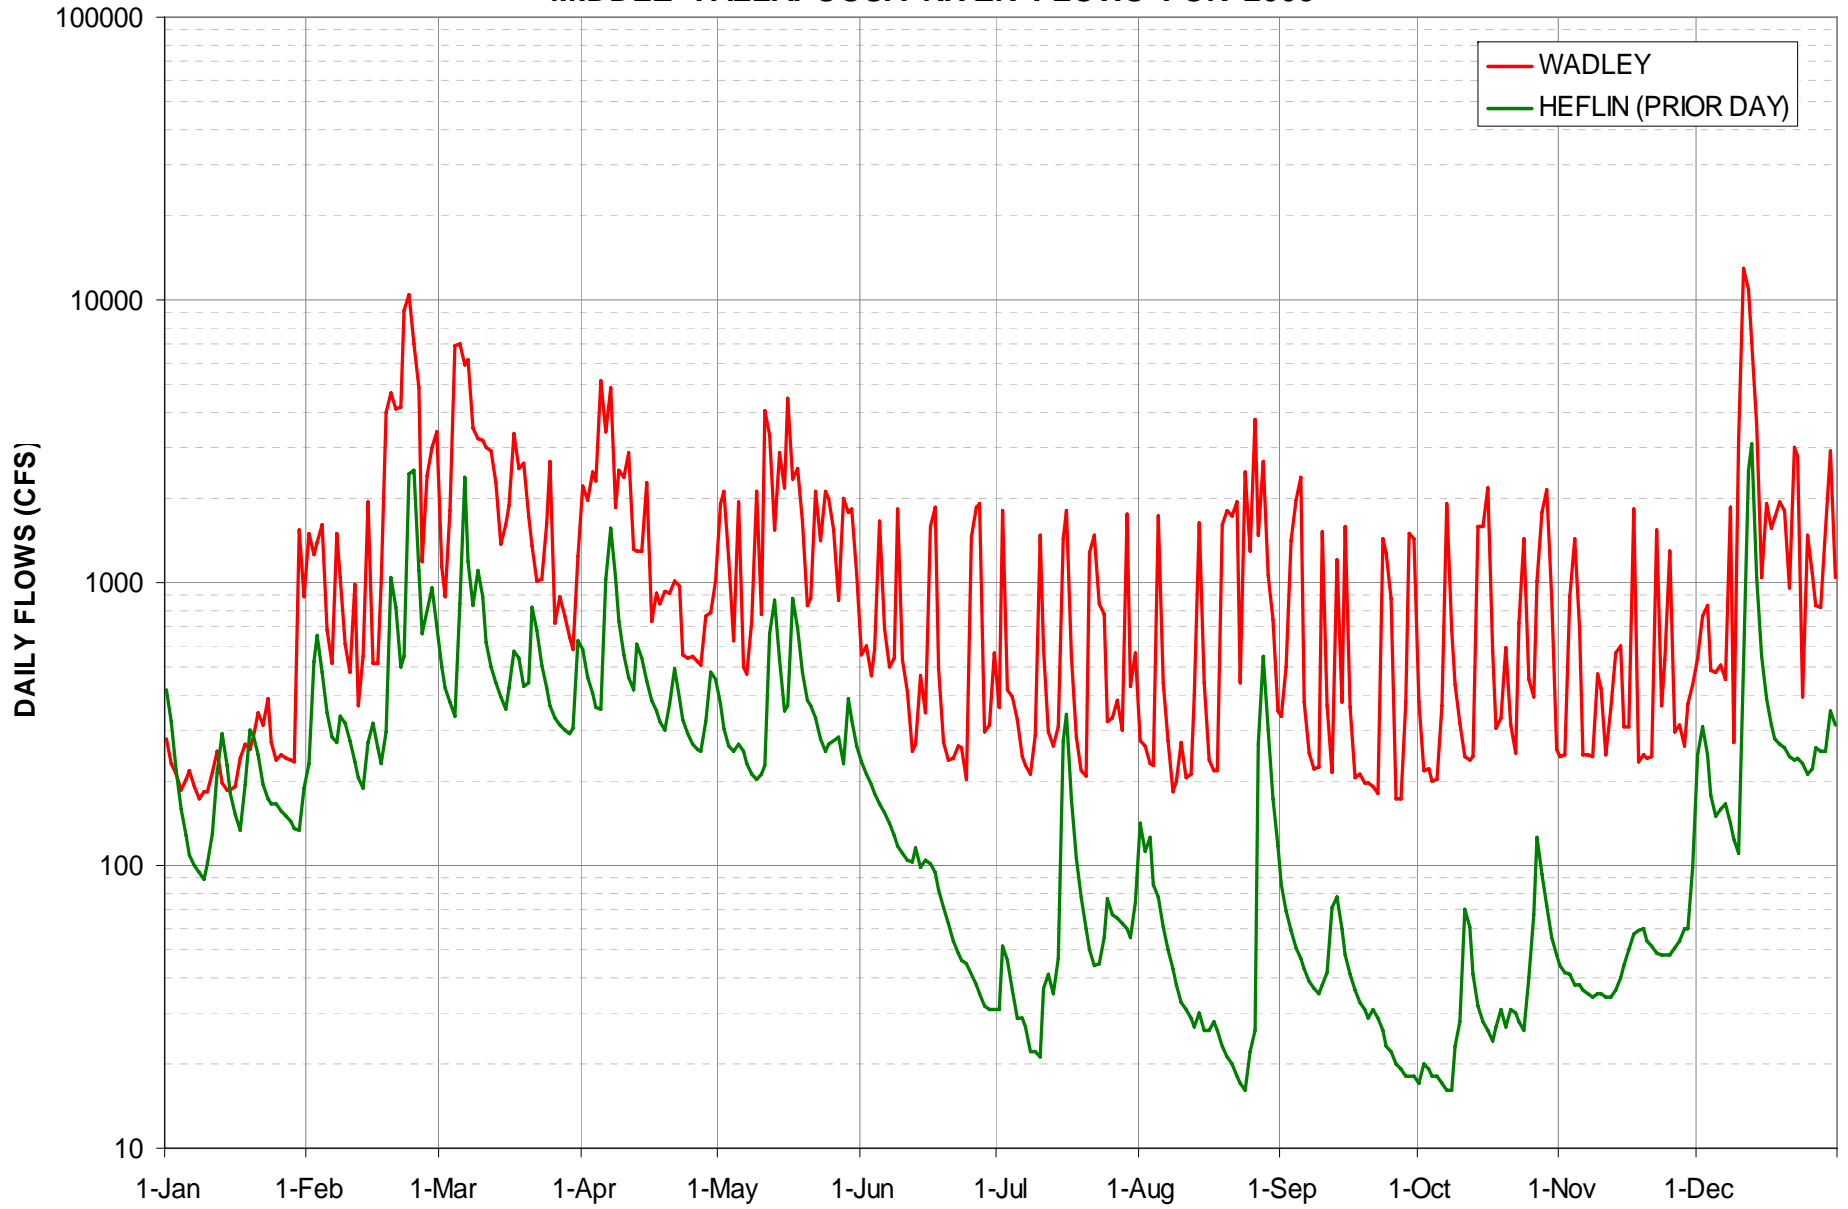

MIDDLE TALLAPOOSA RIVER FLOWS FOR 2008