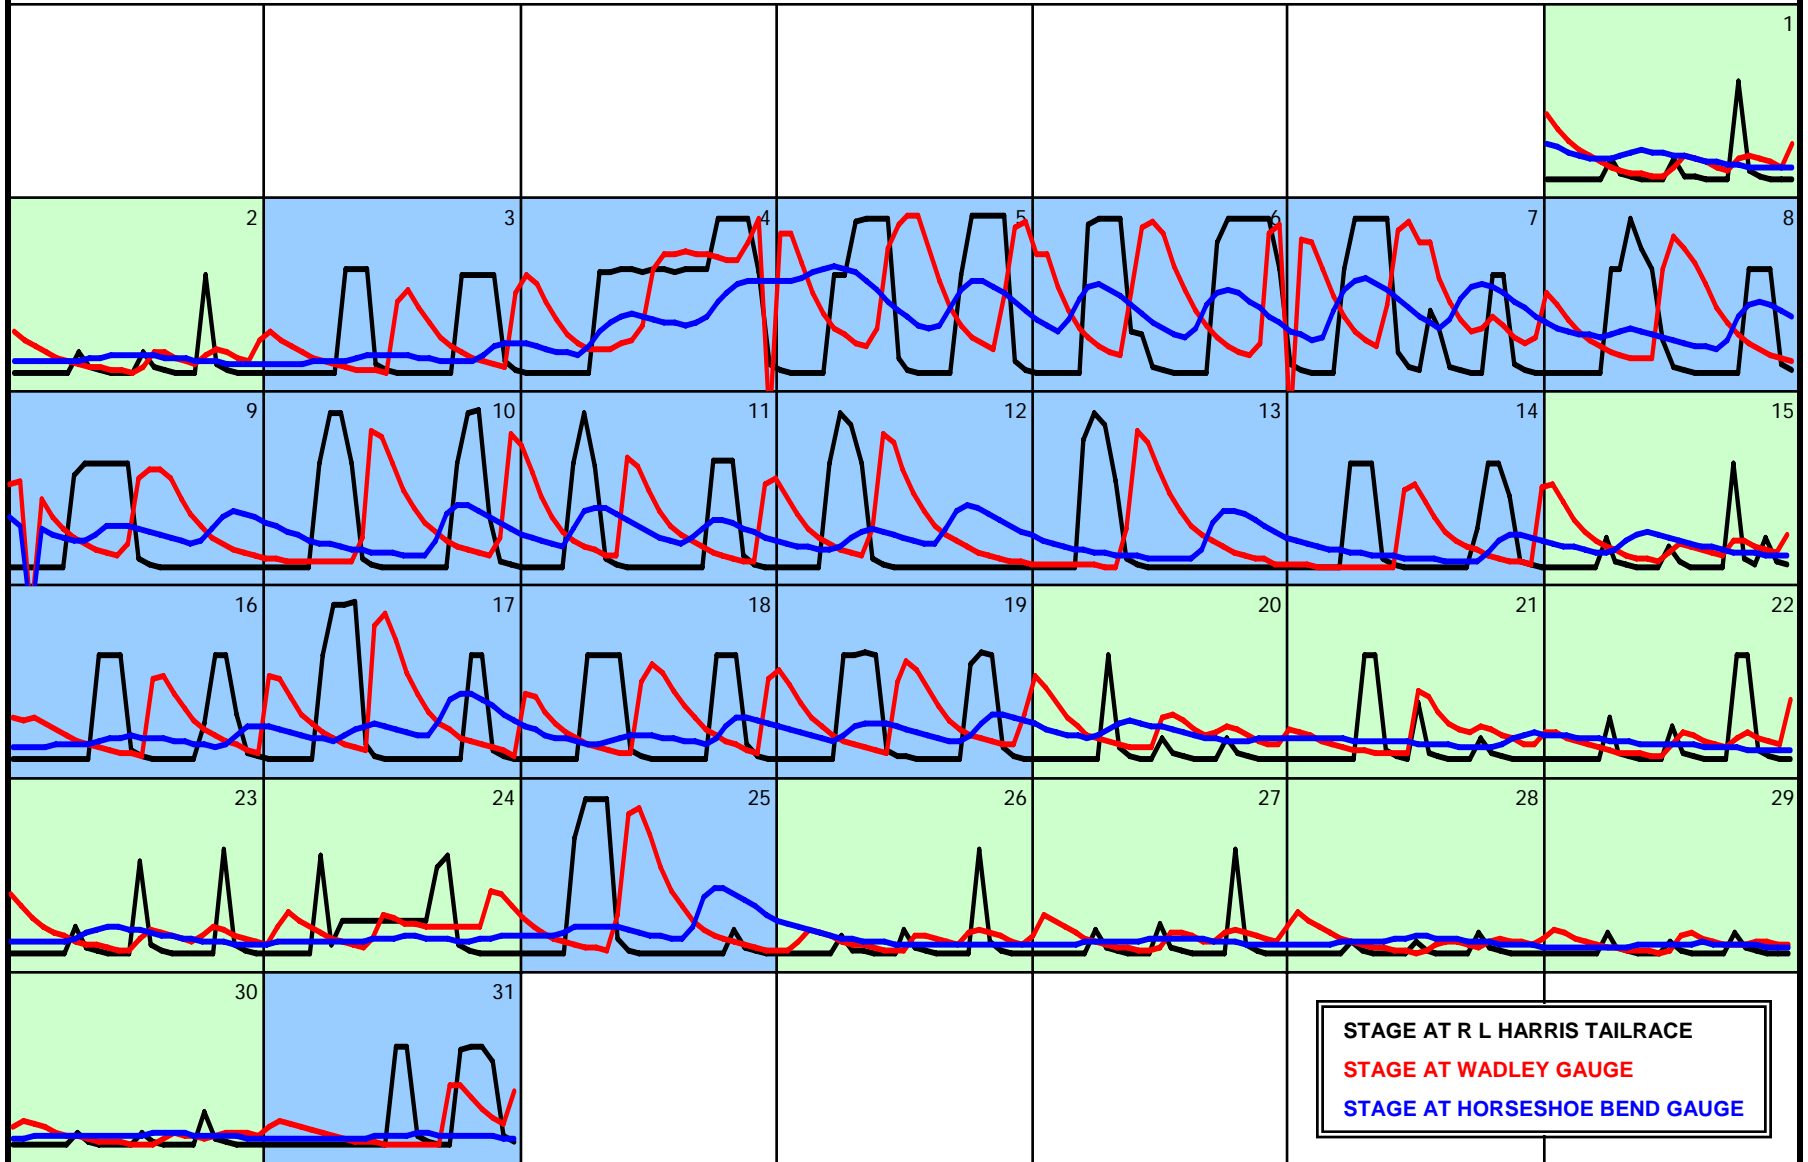

DECEMBER 2008						
SUN	MON	TUE	WED	THU	FRI	SAT
	1	2	3	4	5	6
7	8	9	10	11	12	13
14	15	16	17	18	19	20
21	22	23	24	25	26	27
28	29	30	31			

JANUARY 2008

█ PULSE OPERATIONS
█ NON PULSING OPERATIONS

█ SPAWN OPERATIONS
█ FLOOD OPERATIONS

FEBRUARY 2008

█ PULSE OPERATIONS
█ NON PULSING OPERATIONS

█ SPAWN OPERATIONS
█ FLOOD OPERATIONS

MARCH 2008

█ PULSE OPERATIONS
█ NON PULSING OPERATIONS

█ SPAWN OPERATIONS
█ FLOOD OPERATIONS

SUN

MON

TUE

WED

THU

FRI

SAT

APRIL 2008

█ PULSE OPERATIONS
█ NON PULSING OPERATIONS

█ SPAWN OPERATIONS
█ FLOOD OPERATIONS