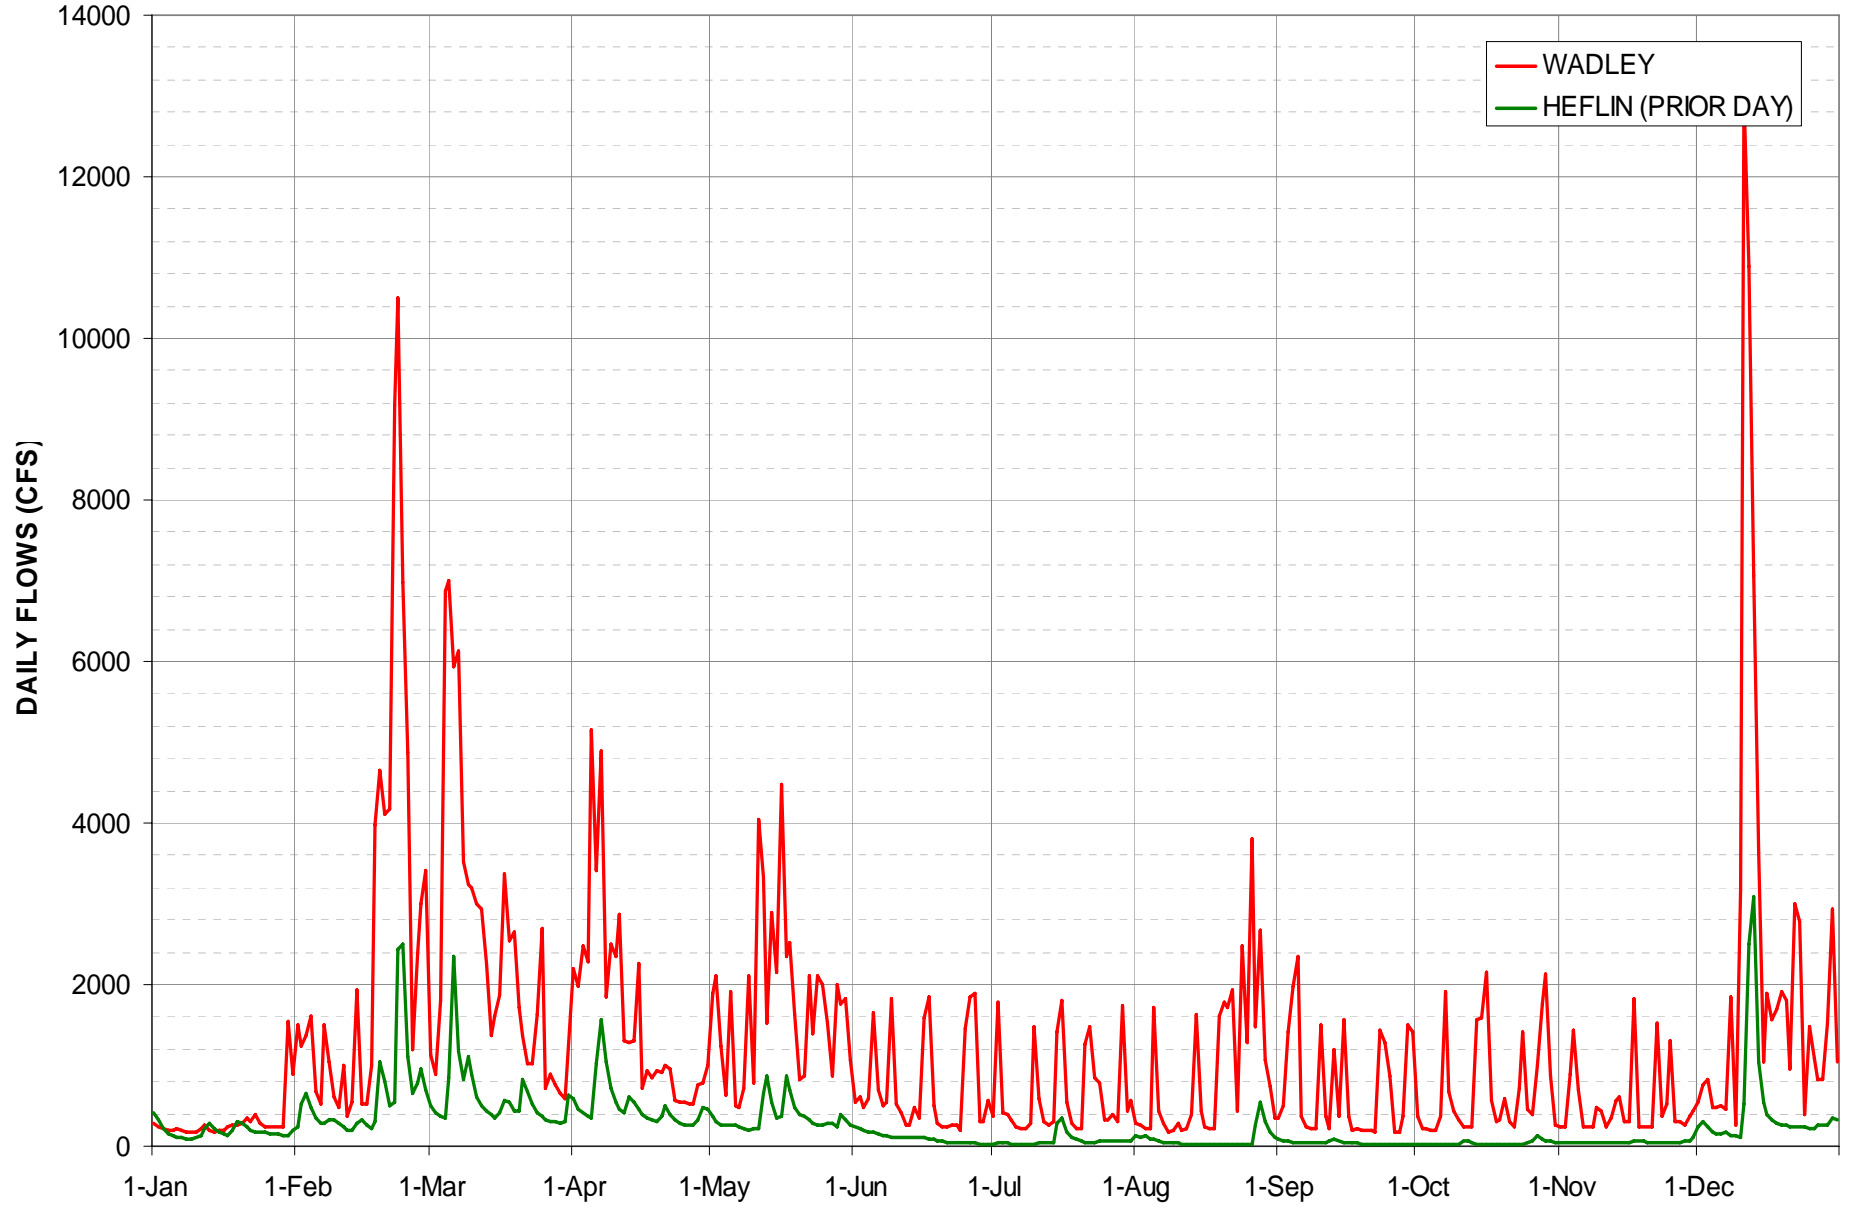

MIDDLE TALLAPOOSA RIVER DAILY FLOWS FOR 2008