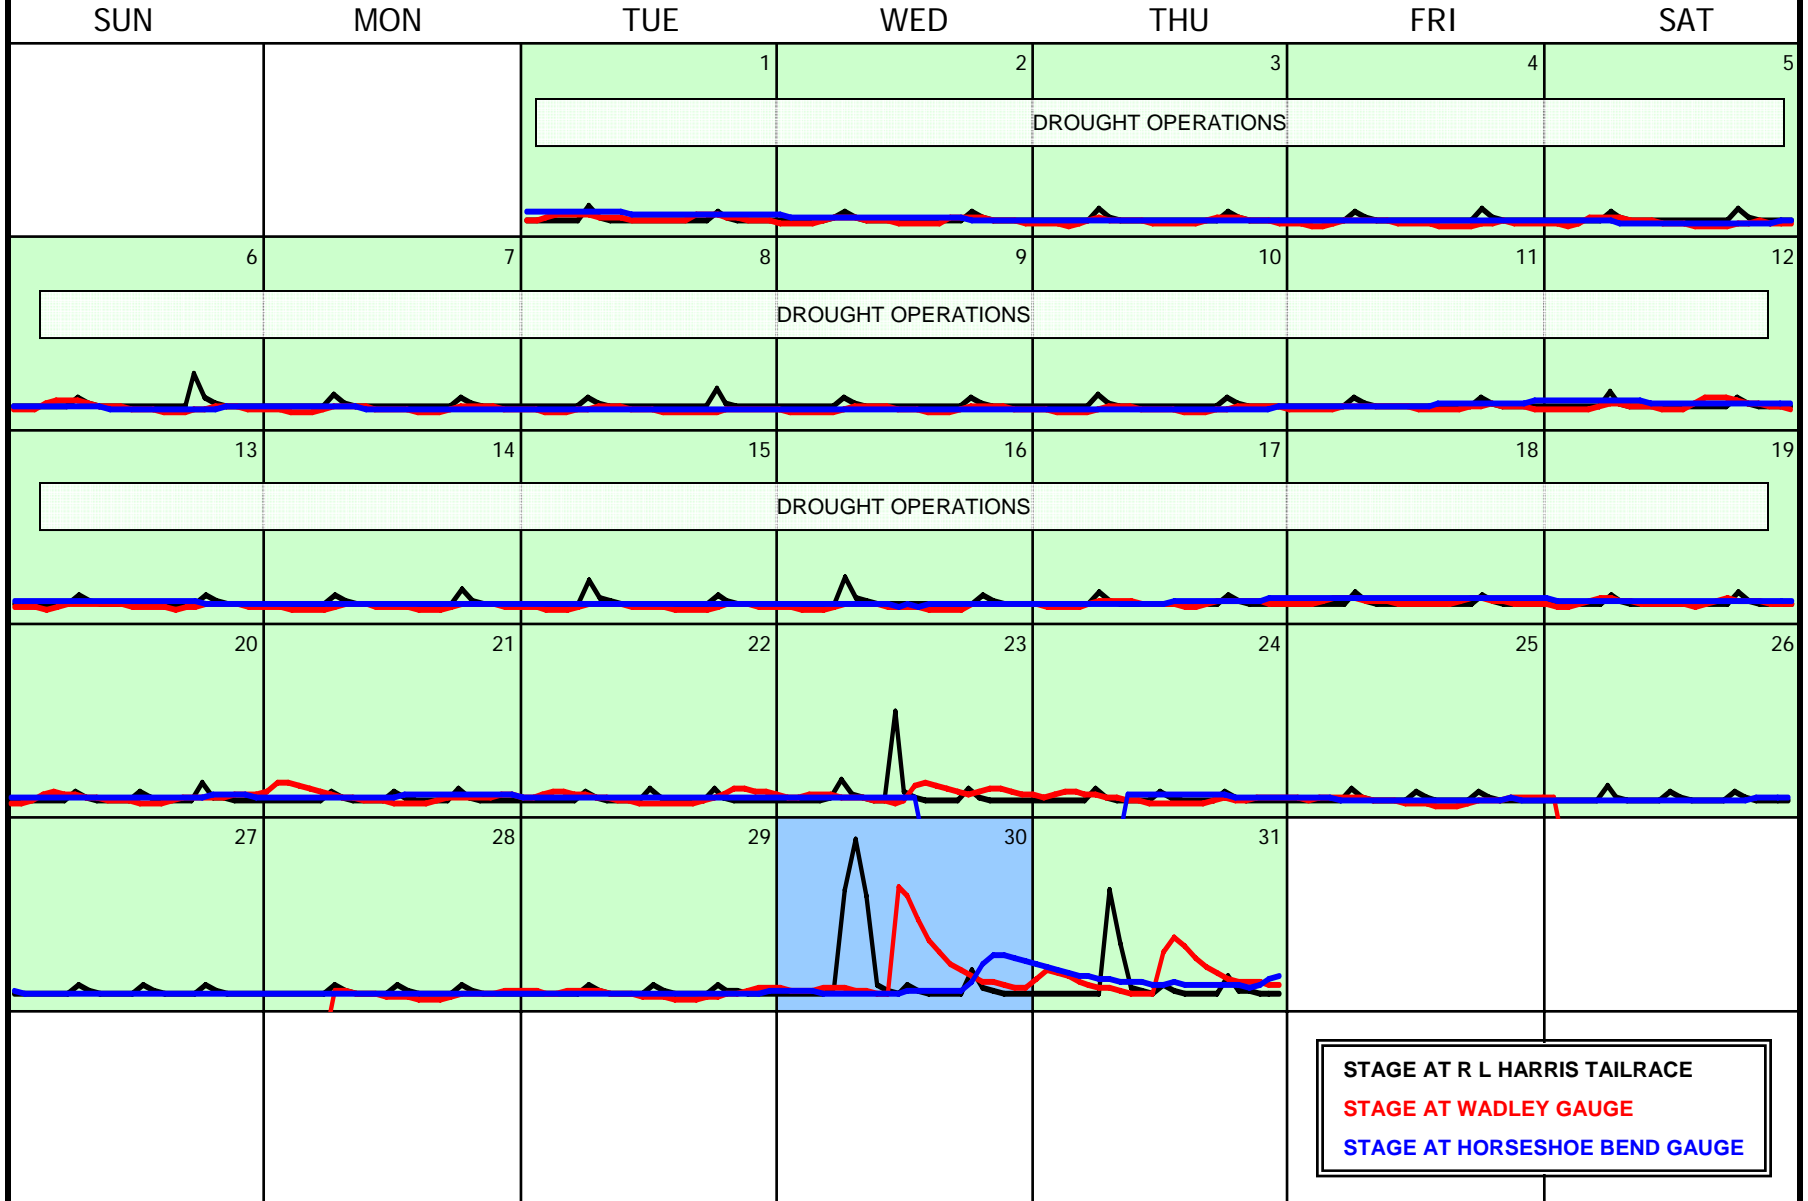

DECEMBER 2008						
SUN	MON	TUE	WED	THU	FRI	SAT
	1	2	3	4	5	6
7	8	9	10	11	12	13
14	15	16	17	18	19	20
21	22	23	24	25	26	27
28	29	30	31			

JANUARY 2008

█ PULSE OPERATIONS
█ NON PULSING OPERATIONS

█ SPAWN OPERATIONS
█ FLOOD OPERATIONS