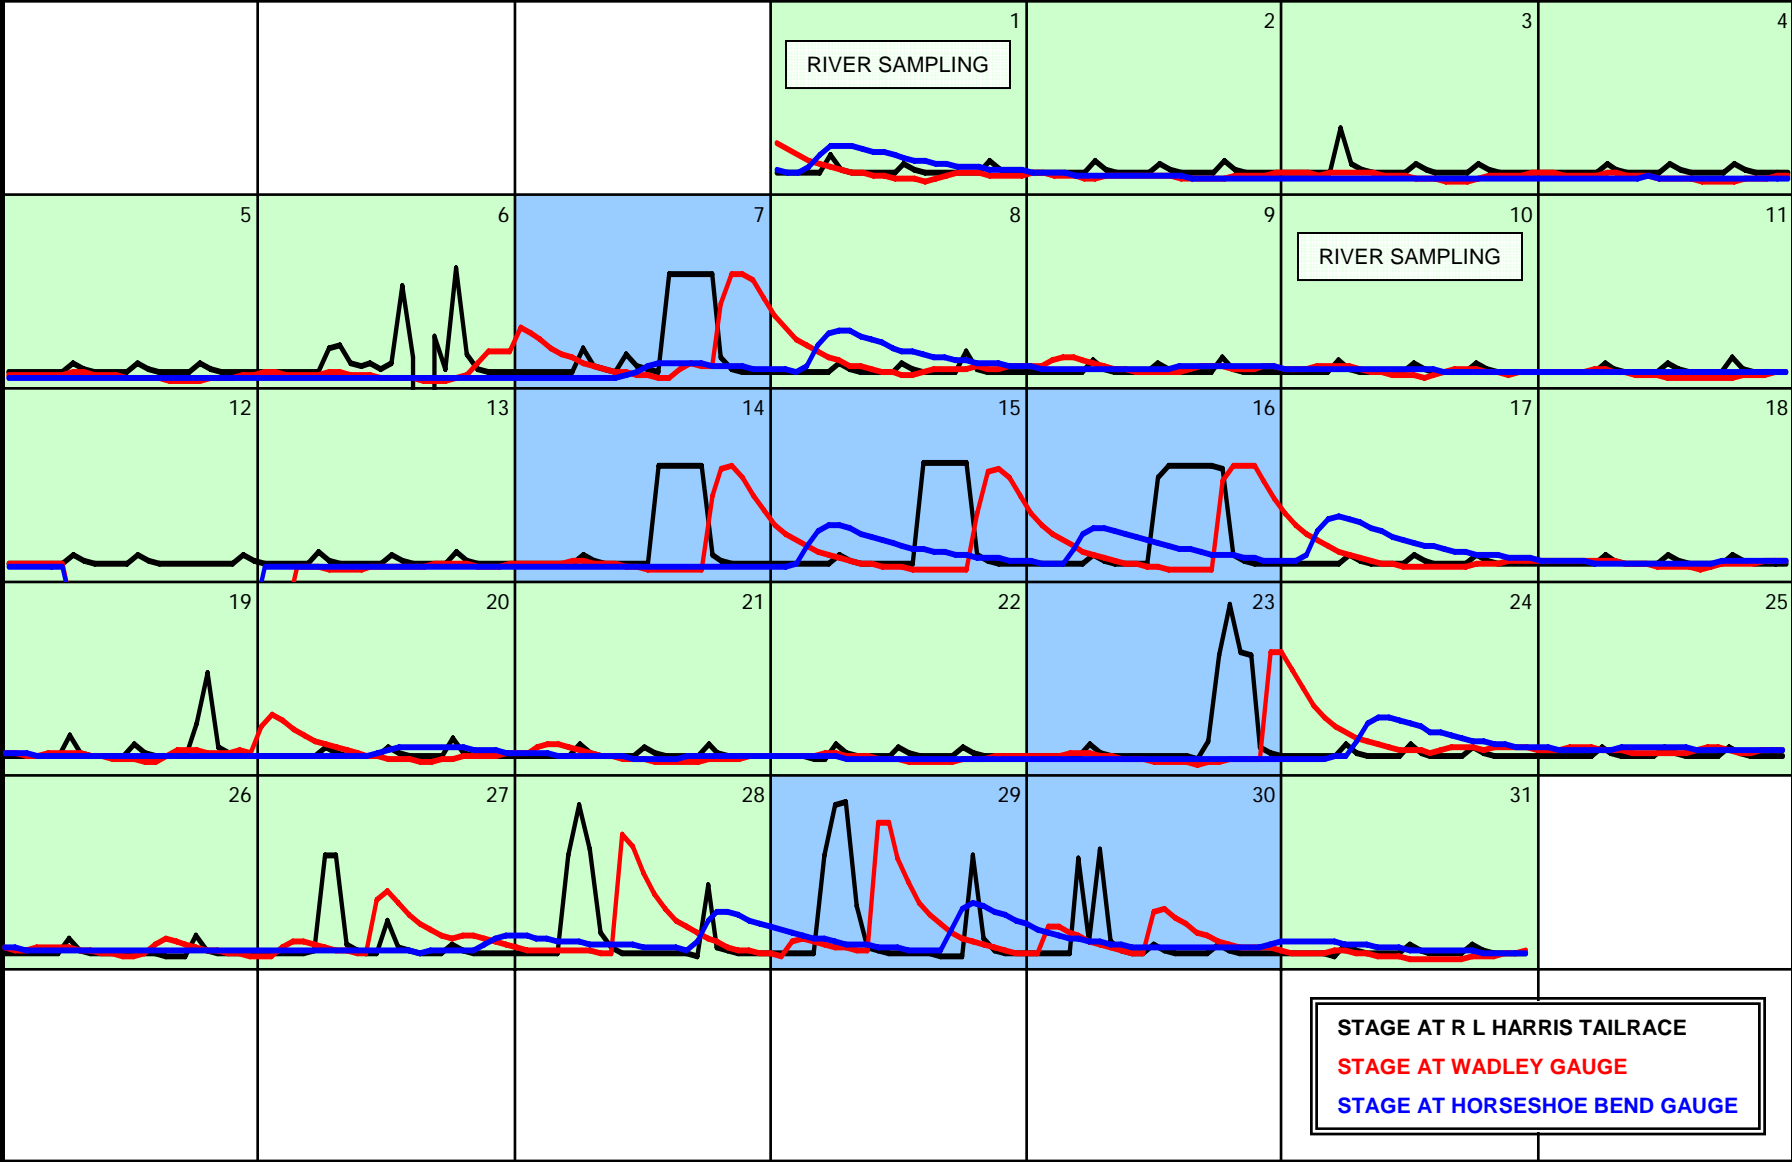

■ SPAWN OPERATIONS
■ FLOOD OPERATIONS

AUGUST 2008

█ PULSE OPERATIONS
█ NON PULSING OPERATIONS

█ SPAWN OPERATIONS
█ FLOOD OPERATIONS

SEPTEMBER 2008

█ PULSE OPERATIONS
█ NON PULSING OPERATIONS

█ SPAWN OPERATIONS
█ FLOOD OPERATIONS

OCTOBER 2008

■ PULSE OPERATIONS
■ NON PULSING OPERATIONS

■ SPAWN OPERATIONS
■ FLOOD OPERATIONS

SUN

MON

TUE

WED

THU

FRI

SAT

NOVEMBER 2008

PULSE OPERATIONS
 NON PULSING OPERATIONS

SPAWN OPERATIONS
 FLOOD OPERATIONS

DECEMBER 2008

█ PULSE OPERATIONS
█ NON PULSING OPERATIONS

█ SPAWN OPERATIONS
█ FLOOD OPERATIONS