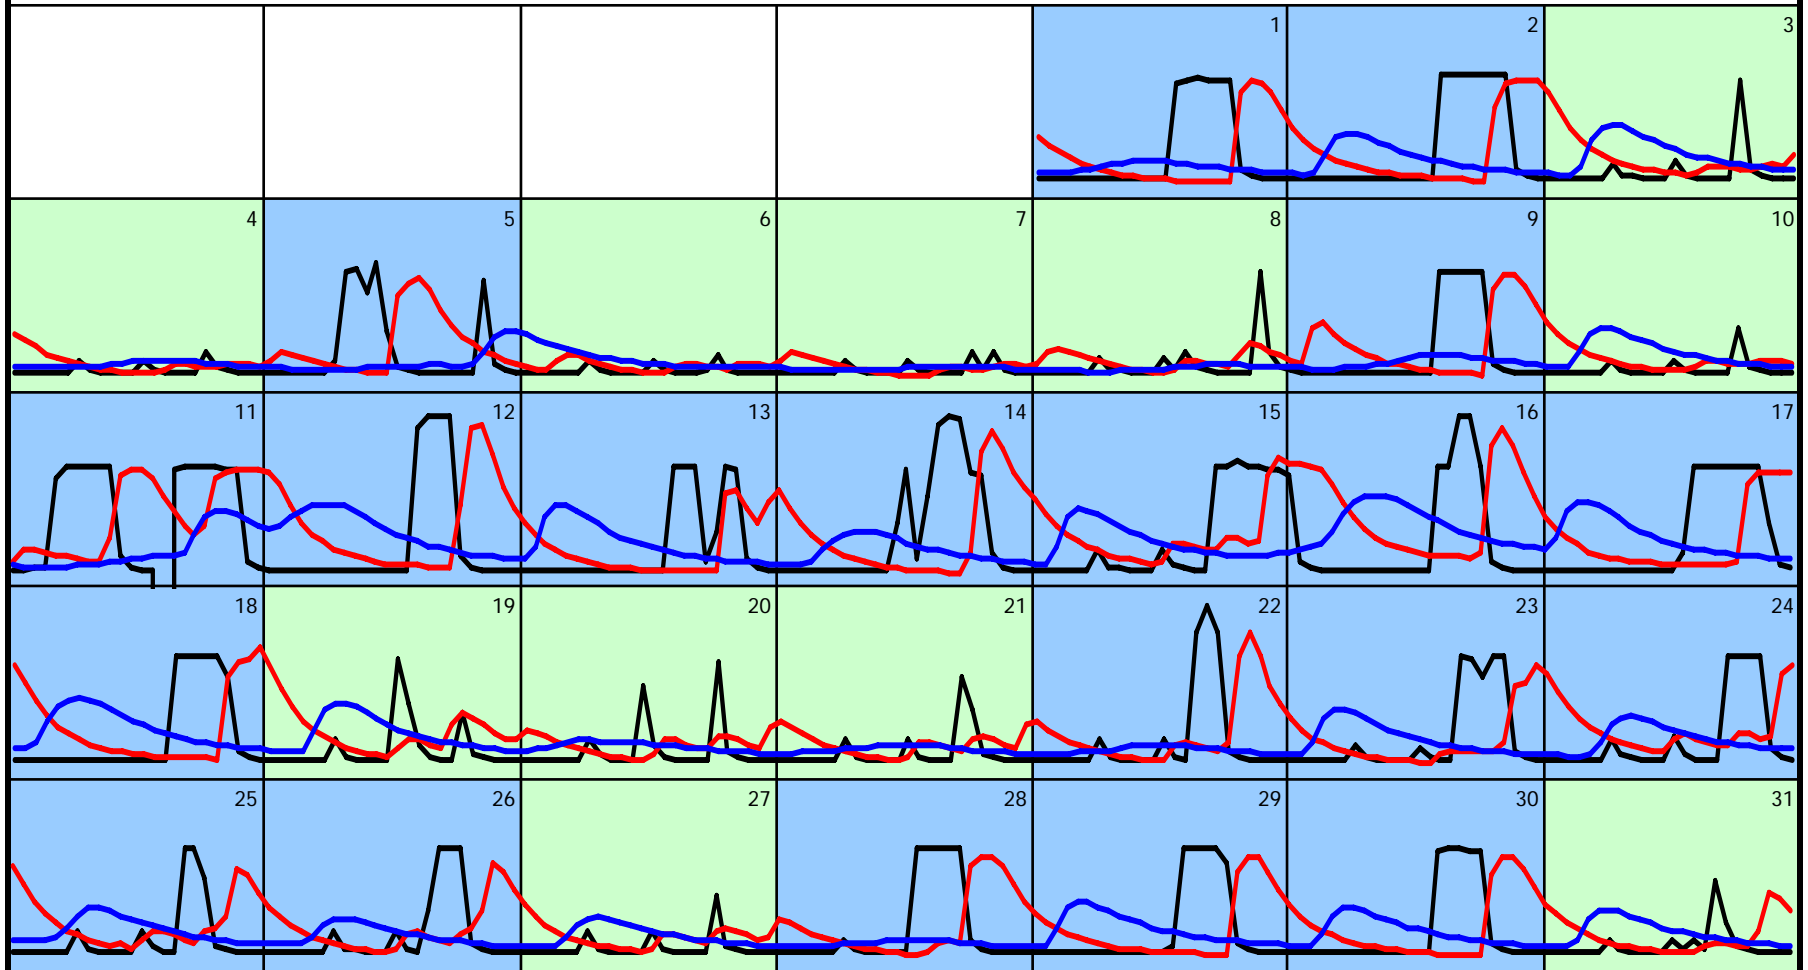

MAY 2008

█ PULSE OPERATIONS
█ NON PULSING OPERATIONS

█ SPAWN OPERATIONS
█ FLOOD OPERATIONS

SUN

MON

TUE

WED

THU

FRI

SAT

STAGE AT R L HARRIS TAILRACE
STAGE AT WADLEY GAUGE
STAGE AT HORSESHOE BEND GAUGE