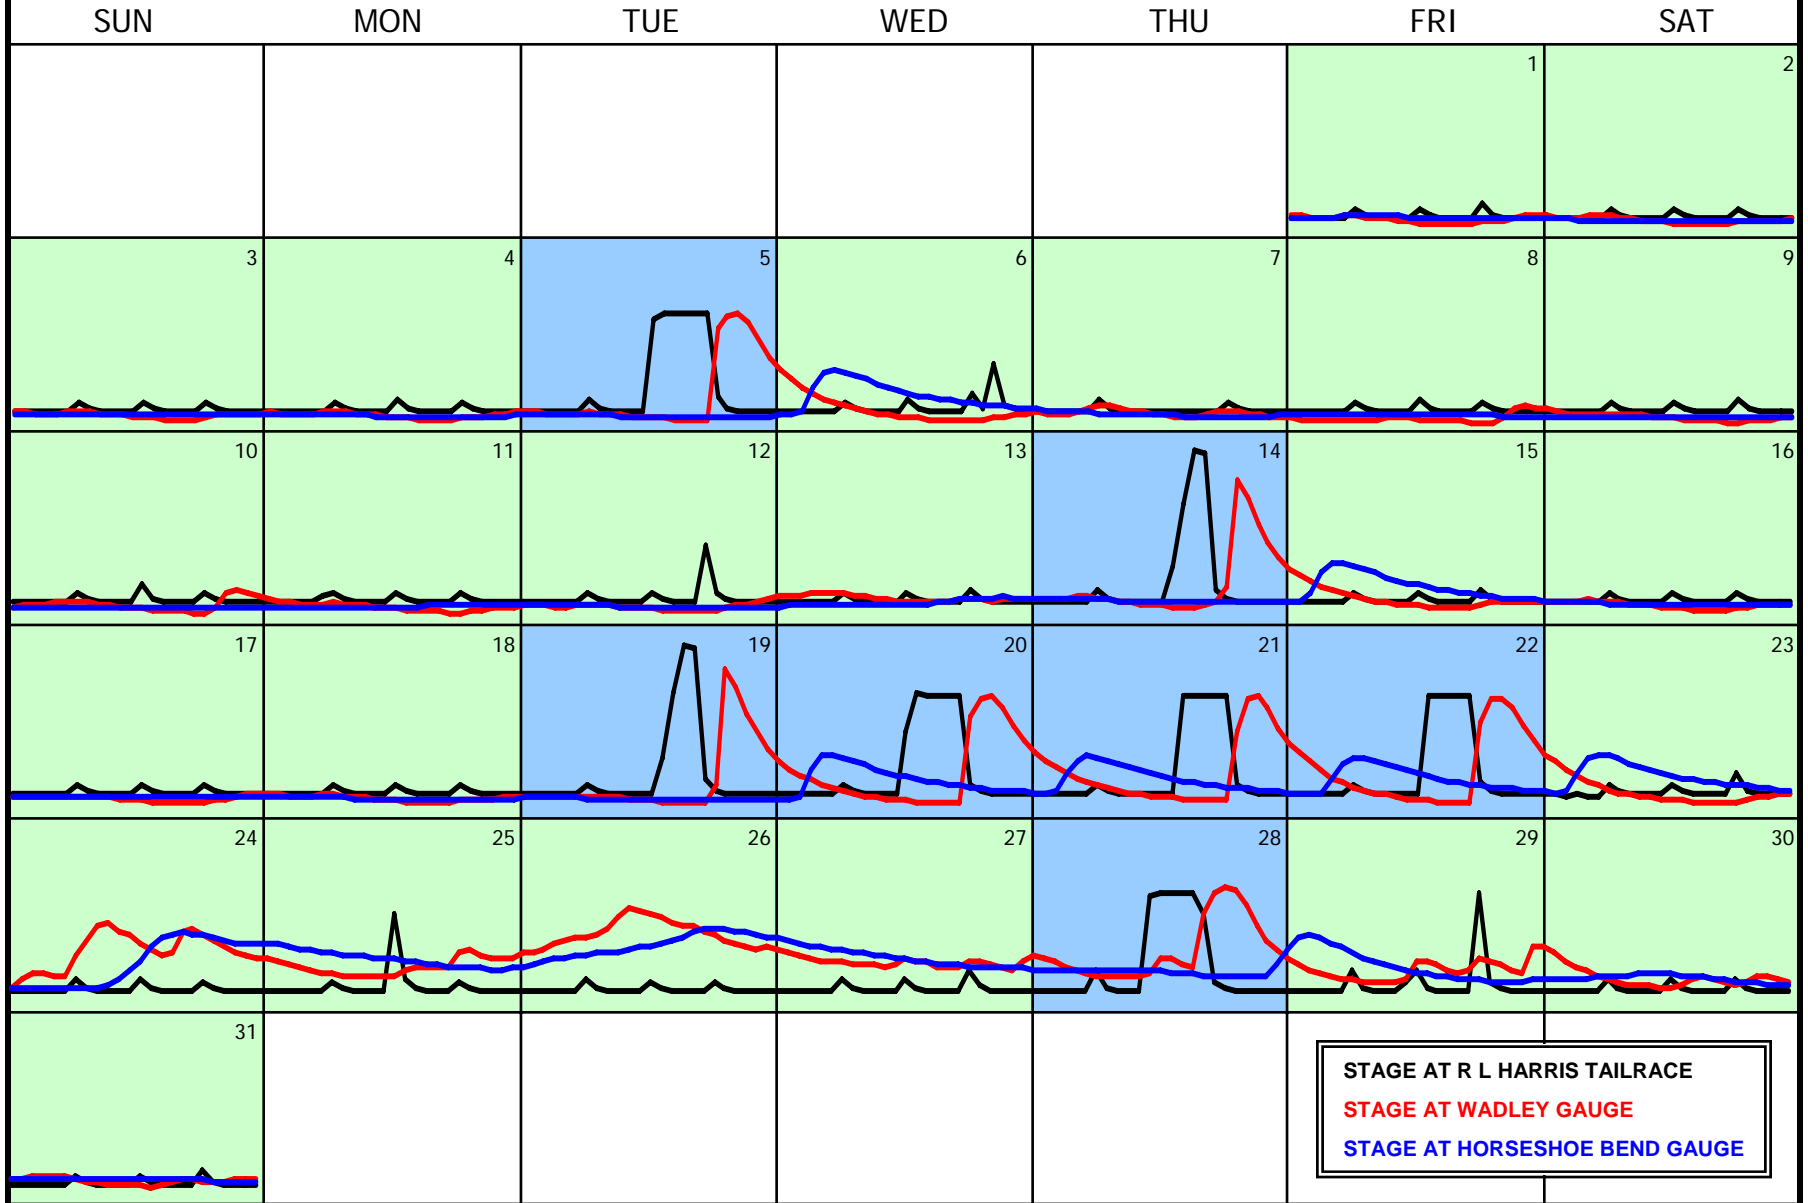

MAY 2008

█ PULSE OPERATIONS
█ NON PULSING OPERATIONS

█ SPAWN OPERATIONS
█ FLOOD OPERATIONS

SUN

MON

TUE

WED

THU

FRI

SAT

STAGE AT R L HARRIS TAILRACE
STAGE AT WADLEY GAUGE
STAGE AT HORSESHOE BEND GAUGE

JUNE 2008

█ PULSE OPERATIONS
█ NON PULSING OPERATIONS

█ SPAWN OPERATIONS
█ FLOOD OPERATIONS

JULY 2008

■ PULSE OPERATIONS
■ NON PULSING OPERATIONS

■ SPAWN OPERATIONS
■ FLOOD OPERATIONS

AUGUST 2008

█ PULSE OPERATIONS
█ NON PULSING OPERATIONS

█ SPAWN OPERATIONS
█ FLOOD OPERATIONS

SEPTEMBER 2008

█ PULSE OPERATIONS
█ NON PULSING OPERATIONS

█ SPAWN OPERATIONS
█ FLOOD OPERATIONS