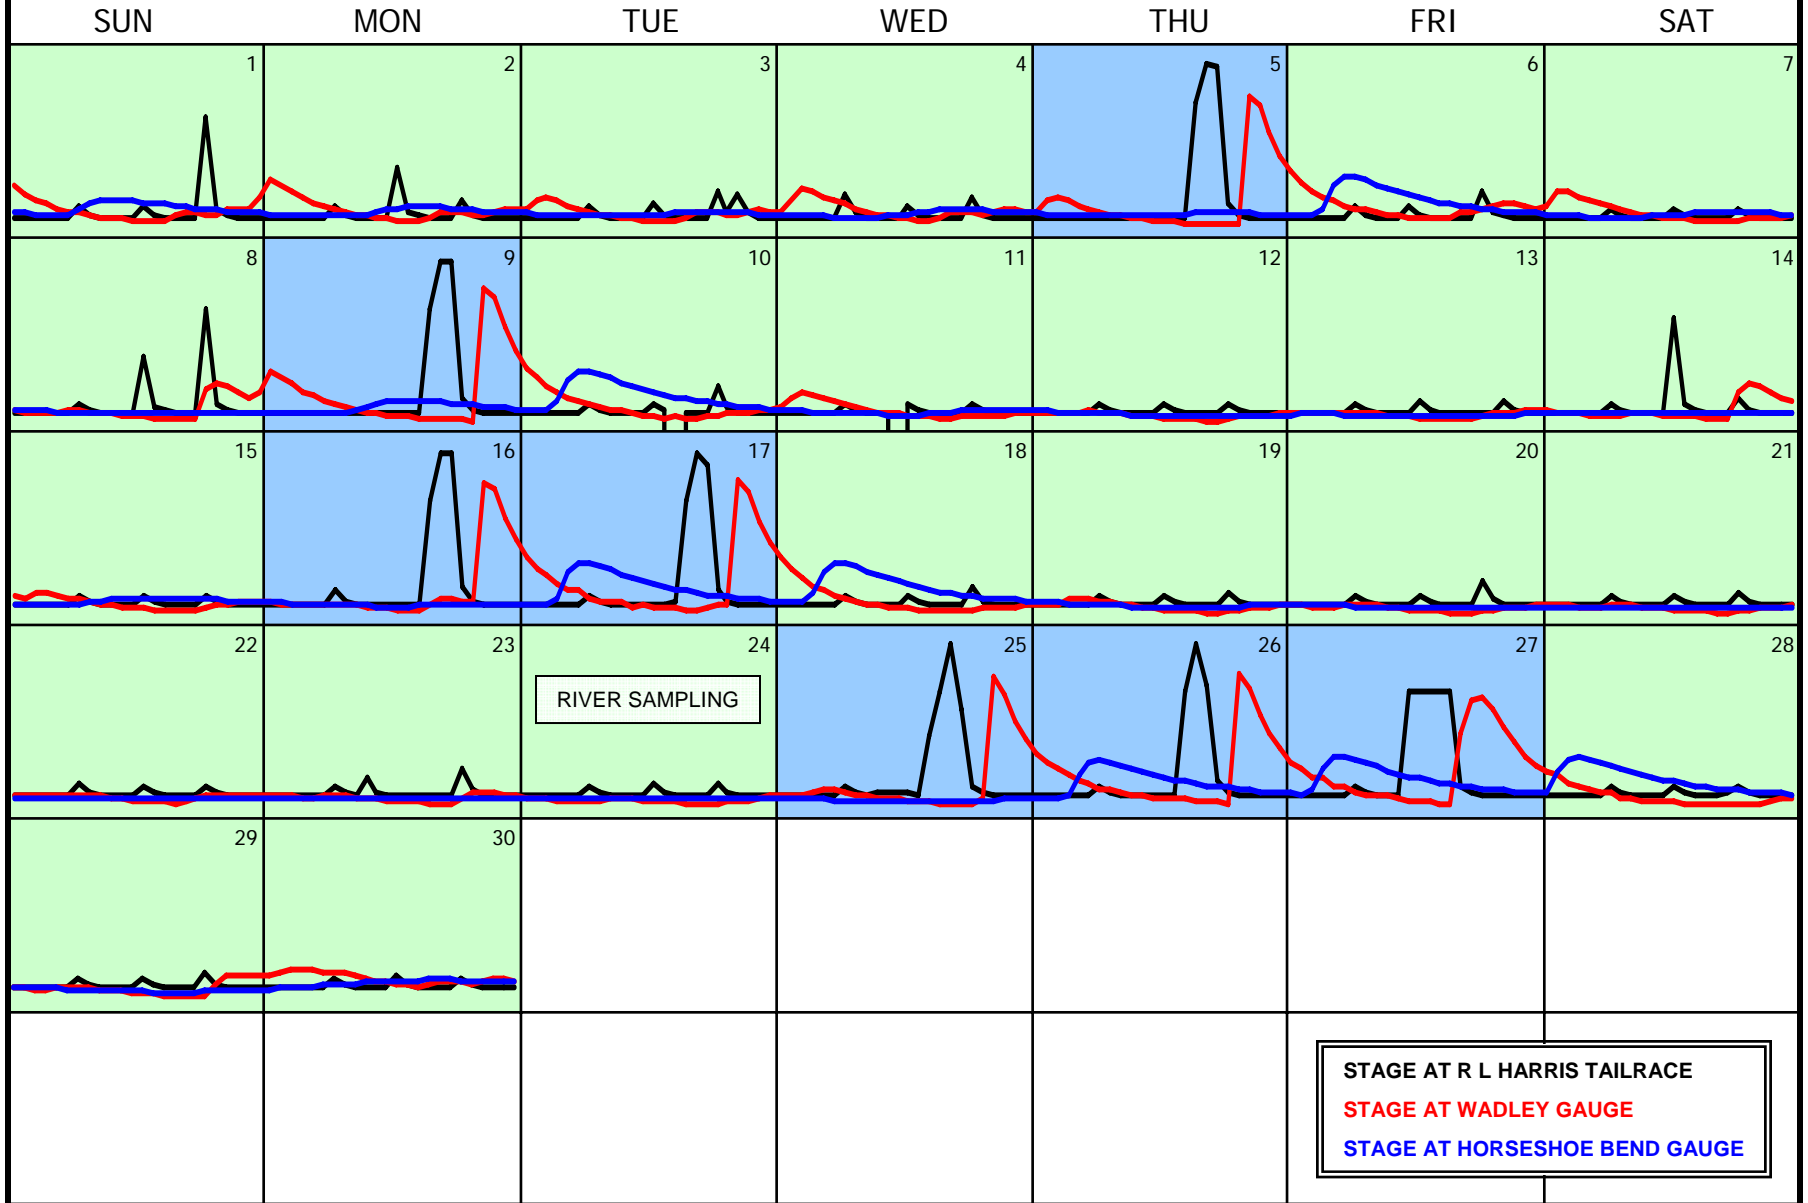

FRI

SAT

STAGE AT R L HARRIS TAILRACE
STAGE AT WADLEY GAUGE
STAGE AT HORSESHOE BEND GAUGE

JUNE 2008

█ PULSE OPERATIONS
█ NON PULSING OPERATIONS

█ SPAWN OPERATIONS
█ FLOOD OPERATIONS

JULY 2008

■ PULSE OPERATIONS
■ NON PULSING OPERATIONS

■ SPAWN OPERATIONS
■ FLOOD OPERATIONS

AUGUST 2008

█ PULSE OPERATIONS
█ NON PULSING OPERATIONS

█ SPAWN OPERATIONS
█ FLOOD OPERATIONS

SEPTEMBER 2008

█ PULSE OPERATIONS
█ NON PULSING OPERATIONS

█ SPAWN OPERATIONS
█ FLOOD OPERATIONS