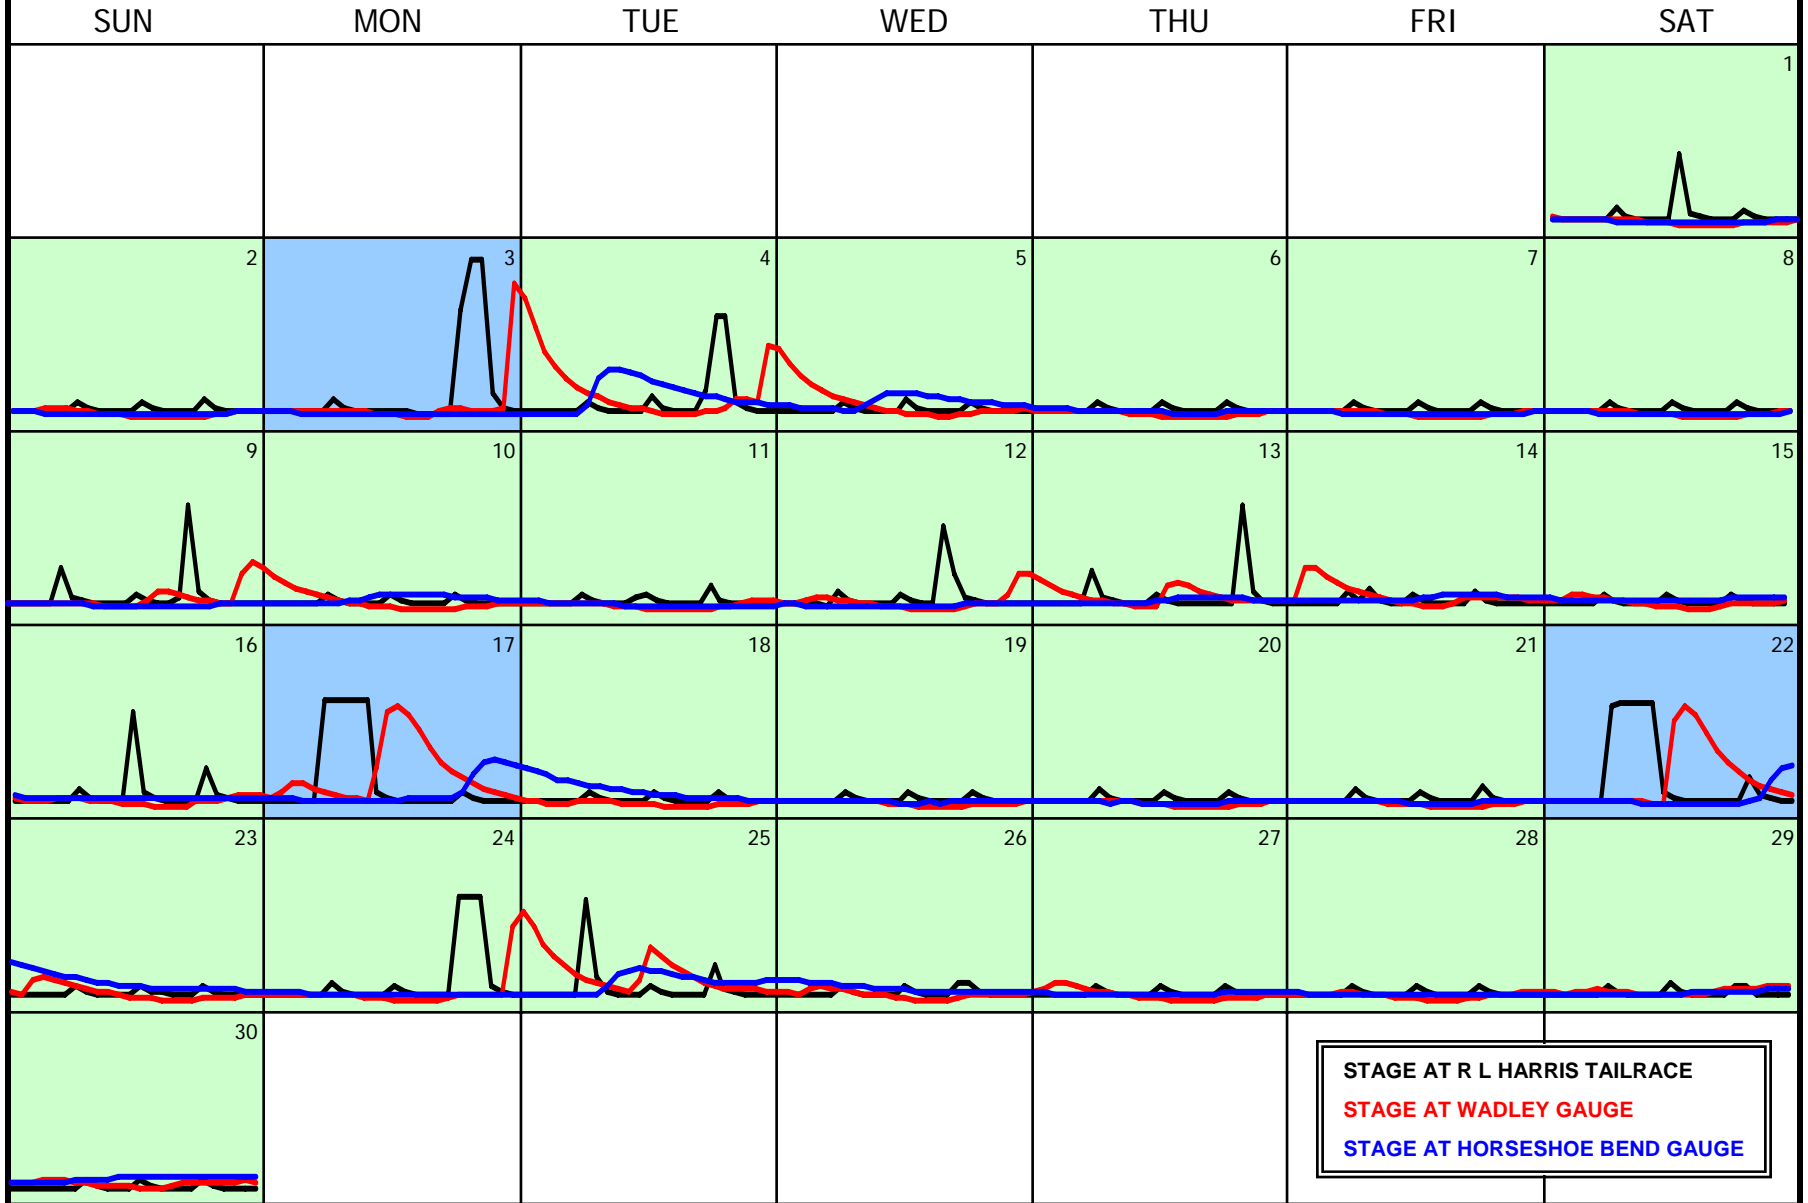

OCTOBER 2008

■ PULSE OPERATIONS
■ NON PULSING OPERATIONS

■ SPAWN OPERATIONS
■ FLOOD OPERATIONS

SUN

MON

TUE

WED

THU

FRI

SAT

NOVEMBER 2008

PULSE OPERATIONS
 NON PULSING OPERATIONS

SPAWN OPERATIONS
 FLOOD OPERATIONS

DECEMBER 2008

█ PULSE OPERATIONS
█ NON PULSING OPERATIONS

█ SPAWN OPERATIONS
█ FLOOD OPERATIONS